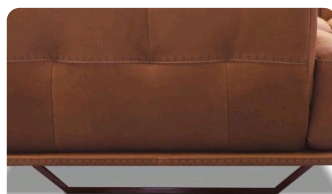

Foot Option 2:
Stainless Sled Bronze Finish