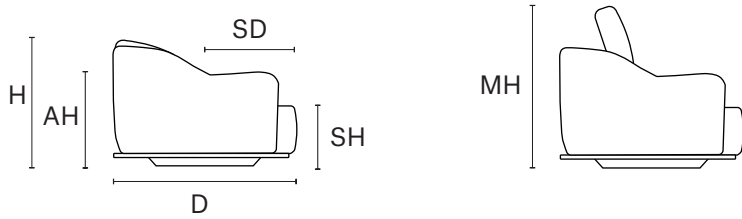

REV. 002 DEL 28/10/2020 | Pag. 2 of 2

D 44" H 33" AH 26" SH 18" SD 24" MH 40"

MAXI SEAT (version of the group have the same seat width)

W 89"
V314 SOFA MAXI

W 80"
V316 LHF SOFA MAXI

W 71"
V315 SOFA MAXI ARMLESS