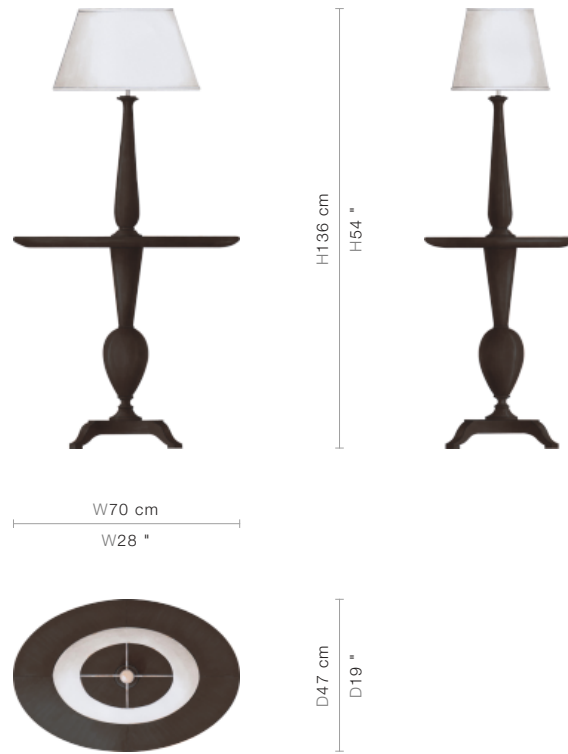

### SIZE

W70 x D47 x H136 cm / W28 x D19 x H54 inches

### PRICE LIST: PRICE

CODE

90-0045

PRICE

INQUIRE

## PACKAGING, WEIGHTS & MEASURES

DIMENSION	VOLUME	WEIGHT	PACKAGE TYPE	NOTES
<i>(cm)</i>				
W135 x D90 x H72 cm	0.87 m <sup>3</sup>	42 kg	Crate	AF
W130 x D81 x H57 cm	0.6 m <sup>3</sup>	20 kg	Box	FCL
W135 x D90 x H63 cm	0.77 m <sup>3</sup>	37 kg	Crate	LCL
W135 x D90 x H72 cm	0.87 m <sup>3</sup>	39 kg	Crate	SA
<i>(inches)</i>				
W53 x D35 x H28 "	30.71 ft <sup>3</sup>	92.4 lbs	Crate	AF
W51 x D32 x H22 "	21.18 ft <sup>3</sup>	44 lbs	Box	FCL
W53 x D35 x H25 "	27.18 ft <sup>3</sup>	81.4 lbs	Crate	LCL
W53 x D35 x H28 "	30.71 ft <sup>3</sup>	85.8 lbs	Crate	SA