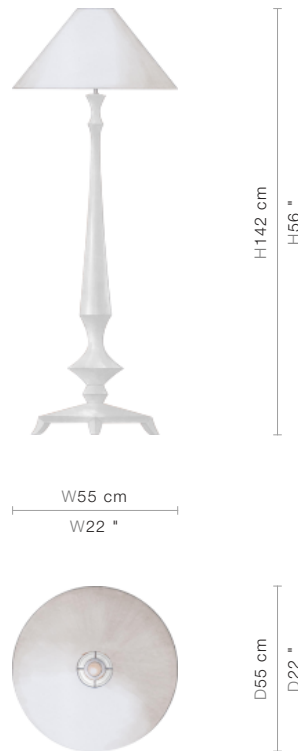

90-0043

Mignon

(90-0043)

Understated strength combined with graceful feminine curves define this stunning floor lamp.

FINISHING OPTIONS

- White Lacquer
- Black Lacquer
- 21st Century Gold Leaf
- Tabac
- Special Finish

SHADE OPTIONS

- Off-White

CE CERTIFICATION

CE: 100W max

SIZE

W55 x D55 x H142 cm / W22 x D22 x H56 inches

PRICE LIST: PRICE

CODE

90-0043

PRICE

INQUIRE

BLUEPRINTS

PACKAGING, WEIGHTS & MEASURES

DIMENSION	VOLUME	WEIGHT	PACKAGE TYPE	NOTES
<i>(cm)</i>				
W201 x D72 x H67 cm	0.97 m ³	36 kg	Crate	AF
W194 x D61 x H52 cm	0.62 m ³	15 kg	Box	FCL
W201 x D72 x H58 cm	0.84 m ³	32 kg	Crate	LCL
W201 x D72 x H68 cm	0.98 m ³	35 kg	Crate	SA
<i>(inches)</i>				
W79 x D28 x H26 "	34.24 ft ³	79.2 lbs	Crate	AF
W76 x D24 x H20 "	21.89 ft ³	33 lbs	Box	FCL
W79 x D28 x H23 "	29.65 ft ³	70.4 lbs	Crate	LCL
W79 x D28 x H27 "	34.59 ft ³	77 lbs	Crate	SA