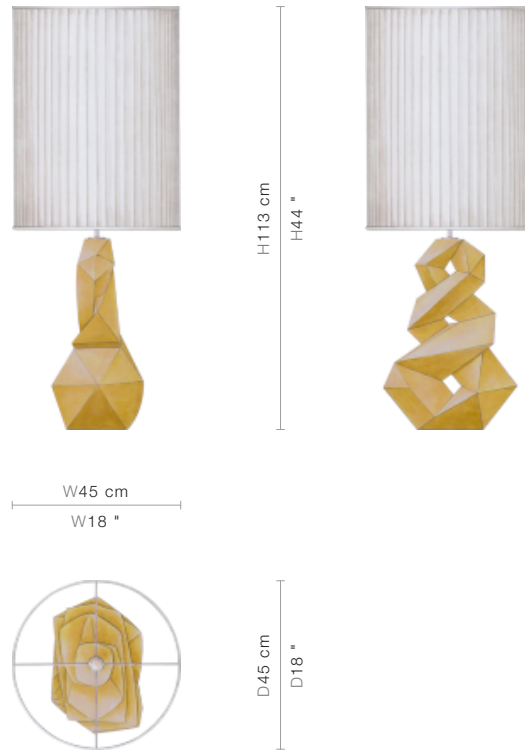

90-0018

Midus (90-0018)

This wonderful oversized table lamp is hand-sculpted from solid wood.

FINISHING OPTIONS

Renaissance Gold Leaf
Black Lacquer
Tabac
Special Finish

SHADE OPTIONS

Off-White

CE CERTIFICATION

CE: 100W max

SIZE

W45 x D45 x H113 cm / W18 x D18 x H44 inches

PRICE LIST: PRICE

CODE

90-0018

PRICE

INQUIRE

BLUEPRINTS

PACKAGING, WEIGHTS & MEASURES

DIMENSION	VOLUME	WEIGHT	PACKAGE TYPE	NOTES
<i>(cm)</i>				
W96 x D64 x H98 cm	0.6 m ³	37 kg	Crate	AF
W84 x D51 x H82 cm	0.35 m ³	18 kg	Box	FCL
W96 x D64 x H88 cm	0.54 m ³	32 kg	Crate	LCL
W96 x D64 x H98 cm	0.6 m ³	30.2 kg	Crate	SA
<i>(inches)</i>				
W38 x D25 x H39 "	21.18 ft ³	81.4 lbs	Crate	AF
W33 x D20 x H32 "	12.36 ft ³	39.6 lbs	Box	FCL
W38 x D25 x H35 "	19.06 ft ³	70.4 lbs	Crate	LCL
W38 x D25 x H39 "	21.18 ft ³	66.44 lbs	Crate	SA