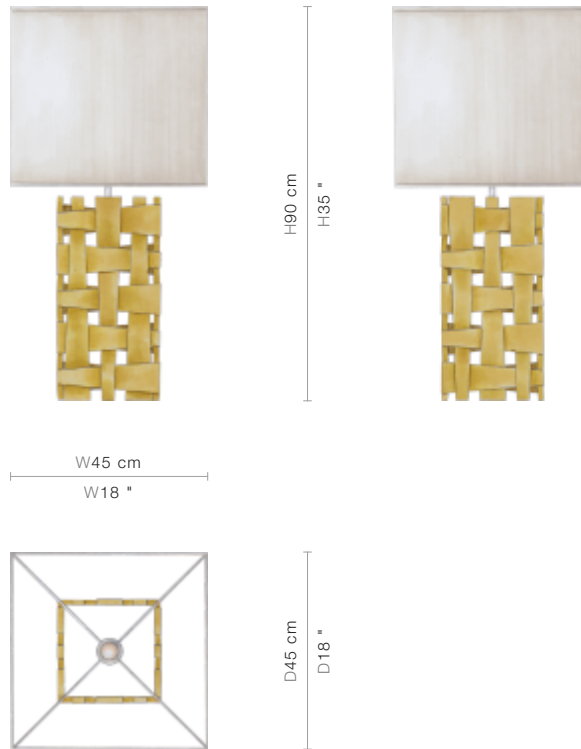

90-0008

Willow (90-0008)

Make a dramatic statement with this cut-out square contemporary styled table lamp featuring a spectacular hand carved 'weave' pattern.

FINISHING OPTIONS

21st Century Gold Leaf
Special Finish

SHADE OPTIONS

Off-White

CE CERTIFICATION

CE: 100W max

SIZE

W45 x D45 x H90 cm / W18 x D18 x H35 inches

PRICE LIST: PRICE

CODE

90-0008

PRICE

INQUIRE

BLUEPRINTS

PACKAGING, WEIGHTS & MEASURES

DIMENSION	VOLUME	WEIGHT	PACKAGE TYPE	NOTES
<i>(cm)</i>				
W89 x D63 x H88 cm	0.49 m ³	26 kg	Crate	AF
W84 x D54 x H72 cm	0.33 m ³	12 kg	Box	FCL
W89 x D63 x H75 cm	0.42 m ³	24 kg	Crate	LCL
W89 x D63 x H85 cm	0.48 m ³	23 kg	Crate	SA
<i>(inches)</i>				
W35 x D25 x H35 "	17.3 ft ³	57.2 lbs	Crate	AF
W33 x D21 x H28 "	11.65 ft ³	26.4 lbs	Box	FCL
W35 x D25 x H30 "	14.83 ft ³	52.8 lbs	Crate	LCL
W35 x D25 x H33 "	16.94 ft ³	50.6 lbs	Crate	SA