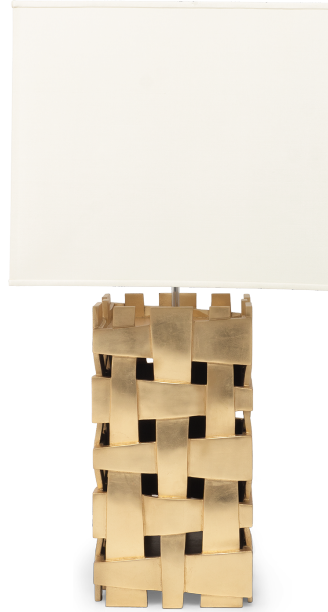

90-0008

Willow (90-0008)

Make a dramatic statement with this cut-out square contemporary styled table lamp featuring a spectacular hand carved 'weave' pattern.

FINISHING OPTIONS

21st Century Gold Leaf
Special Finish

SHADE OPTIONS

Off-White

CE CERTIFICATION

CE: 100W max

SIZE

W45 x D45 x H90 cm / W18 x D18 x H35 inches

PRICE LIST: PRICE

CODE

90-0008

PRICE

INQUIRE

BLUEPRINTS

PACKAGING, WEIGHTS & MEASURES

DIMENSION	VOLUME	WEIGHT	PACKAGE TYPE	NOTES
<i>(cm)</i>				
W89 x D63 x H88 cm	0.49 m ³	26 kg	Crate	AF
W84 x D54 x H72 cm	0.33 m ³	12 kg	Box	FCL
W89 x D63 x H75 cm	0.42 m ³	24 kg	Crate	LCL
W89 x D63 x H85 cm	0.48 m ³	23 kg	Crate	SA
<i>(inches)</i>				
W35 x D25 x H35 "	17.3 ft ³	57.2 lbs	Crate	AF
W33 x D21 x H28 "	11.65 ft ³	26.4 lbs	Box	FCL
W35 x D25 x H30 "	14.83 ft ³	52.8 lbs	Crate	LCL
W35 x D25 x H33 "	16.94 ft ³	50.6 lbs	Crate	SA