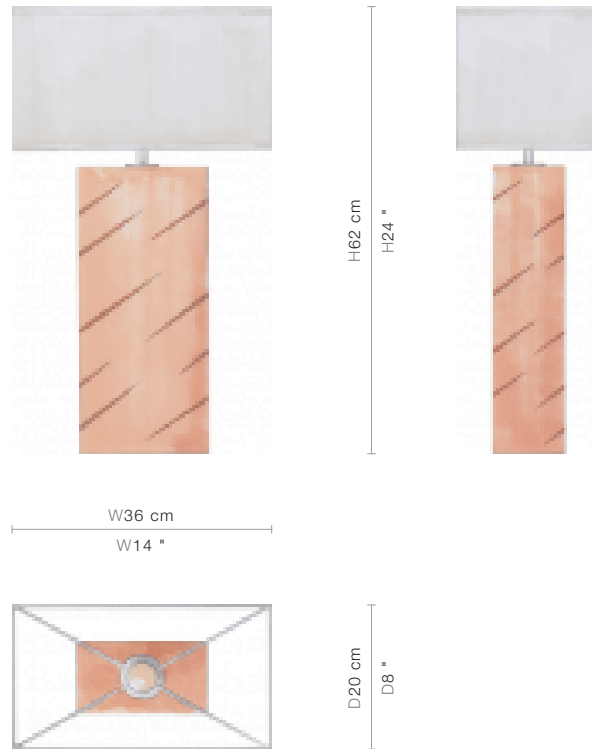

BLUEPRINTS

PACKAGING, WEIGHTS & MEASURES

DIMENSION	VOLUME	WEIGHT	PACKAGE TYPE	NOTES
<i>(cm)</i>				
W46 x D33 x H87 cm	0.13 m³	12 kg	Crate	AF
W41 x D24 x H72 cm	0.07 m³	5 kg	Box	FCL
W46 x D33 x H78 cm	0.12 m³	11 kg	Crate	LCL
W46 x D33 x H87 cm	0.13 m³	12 kg	Crate	SA
<i>(inches)</i>				
W18 x D13 x H34 "	4.59 ft³	26.4 lbs	Crate	AF
W16 x D9 x H28 "	2.47 ft³	11 lbs	Box	FCL
W18 x D13 x H31 "	4.24 ft³	24.2 lbs	Crate	LCL
W18 x D13 x H34 "	4.59 ft³	26.4 lbs	Crate	SA

Please note, the finishing and fabric colour references printed are purely indicative.
The blueprints are for representation only, and not to a particular scale.

Christopher Guy reserves the right to modify the product information as required, without any prior notice.

Copyright © 2000 - 2024 Christopher Guy. All Rights Reserved.

(Downloaded on 26 April 2024)