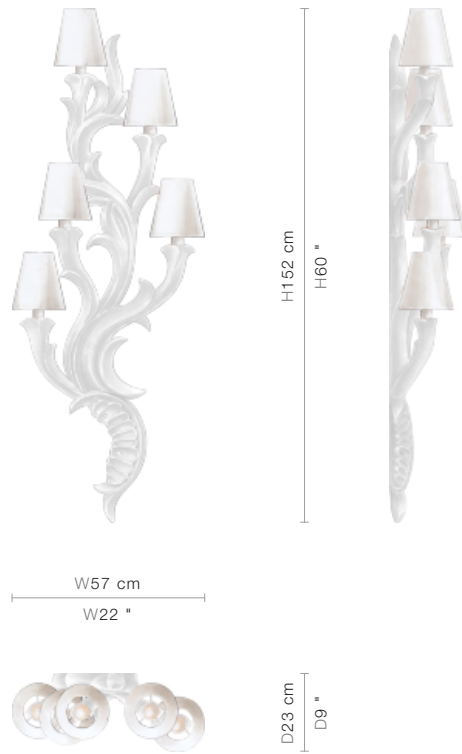

BLUEPRINTS

PACKAGING, WEIGHTS & MEASURES

DIMENSION	VOLUME	WEIGHT	PACKAGE TYPE	NOTES
<i>(cm)</i>				
W163 x D77 x H79 cm	0.99 m³	55 kg	Crate	AF
W158 x D68 x H63 cm	0.68 m³	32 kg	Box	FCL
W163 x D77 x H69 cm	0.87 m³	50 kg	Crate	LCL
W163 x D77 x H79 cm	0.99 m³	55 kg	Crate	SA
<i>(inches)</i>				
W64 x D30 x H31 "	34.95 ft³	121 lbs	Crate	AF
W62 x D27 x H25 "	24 ft³	70.4 lbs	Box	FCL
W64 x D30 x H27 "	30.71 ft³	110 lbs	Crate	LCL
W64 x D30 x H31 "	34.95 ft³	121 lbs	Crate	SA

Please note, the finishing and fabric colour references printed are purely indicative.
The blueprints are for representation only, and not to a particular scale.

Christopher Guy reserves the right to modify the product information as required, without any prior notice.

Copyright © 2000 - 2024 Christopher Guy. All Rights Reserved.

(Downloaded on 26 April 2024)