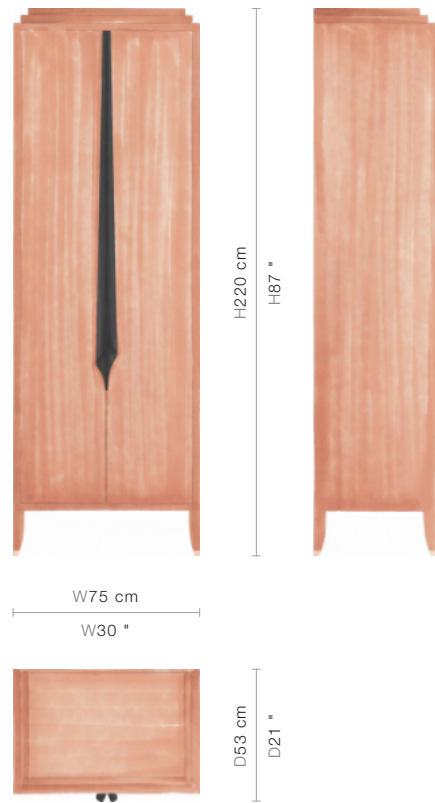

## Altura (88-0018)

This sleek tall cabinet features three shelves and two drawers. The elongated carved drupe handles, stepped top and metal finish tipped legs bring refined embellishment to a beautifully understated piece.

### SIZE

W75 x D53 x H220 cm / W30 x D21 x H87 inches

### PRICE LIST: PRICE

CODE

88-0018

PRICE

INQUIRE

## PACKAGING, WEIGHTS & MEASURES

DIMENSION	VOLUME	WEIGHT	PACKAGE TYPE	NOTES
<i>(cm)</i>				
W241 x D94 x H77 cm	1.74 m <sup>3</sup>	170 kg	Crate	AF
W241 x D94 x H67 cm	1.52 m <sup>3</sup>	157 kg	Crate	FCL
W241 x D94 x H68 cm	1.54 m <sup>3</sup>	165 kg	Crate	LCL
W241 x D94 x H77 cm	1.74 m <sup>3</sup>	165 kg	Crate	SA
<i>(inches)</i>				
W95 x D37 x H30 "	61.42 ft <sup>3</sup>	374 lbs	Crate	AF
W95 x D37 x H26 "	53.66 ft <sup>3</sup>	345.4 lbs	Crate	FCL
W95 x D37 x H27 "	54.36 ft <sup>3</sup>	363 lbs	Crate	LCL
W95 x D37 x H30 "	61.42 ft <sup>3</sup>	363 lbs	Crate	SA