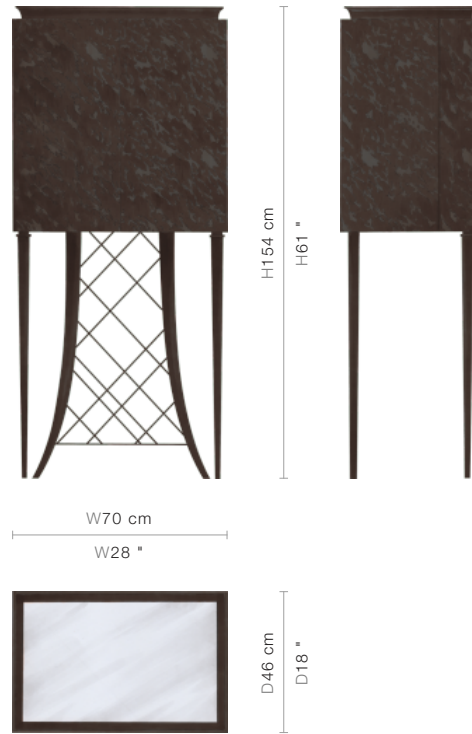

88-0003

Oberon (88-0003)

A bar cabinet that creates visual excitement even before the cocktails are served! The abstract embossed pattern is intricately and painstakingly hand carved.

FINISHING OPTIONS

Black Shadow/Black Shadow/Moon Dust/Black Shadow
Blue Marine/Java Café Varnish/Sands Gold/Renaissance
Gold Leaf

Black Shadow/Black Shadow/Sands gold/Black Shadow
Tabac/Black Shadow/Moon Dust/Black Shadow
Special Finish

ADDITIONAL INFO

Mesh Accent: Coated Iron

SIZE

W70 x D46 x H154 cm / W28 x D18 x H61 inches

PRICE LIST: PRICE

CODE

88-0003

PRICE

INQUIRE

BLUEPRINTS

PACKAGING, WEIGHTS & MEASURES

DIMENSION	VOLUME	WEIGHT	PACKAGE TYPE	NOTES
<i>(cm)</i>				
W176.8 x D90 x H77 cm	1.23 m ³	118 kg	Crate	AF
W91 x D69 x H167 cm	1.05 m ³	83 kg	Crate	FCL
W91 x D69 x H190 cm	1.19 m ³	86 kg	Crate	FCL - Modif 88-0003 + H (+20)
W91 x D69 x H168 cm	1.05 m ³	98 kg	Crate	LCL
W91 x D69 x H177 cm	1.11 m ³	95 kg	Crate	SA
<i>(inches)</i>				
W70 x D35 x H30 "	43.42 ft ³	259.6 lbs	Crate	AF
W36 x D27 x H66 "	37.07 ft ³	182.6 lbs	Crate	FCL
W36 x D27 x H75 "	42.01 ft ³	189.2 lbs	Crate	FCL - Modif 88-0003 + H (+20)
W36 x D27 x H66 "	37.07 ft ³	215.6 lbs	Crate	LCL
W36 x D27 x H70 "	39.18 ft ³	209 lbs	Crate	SA