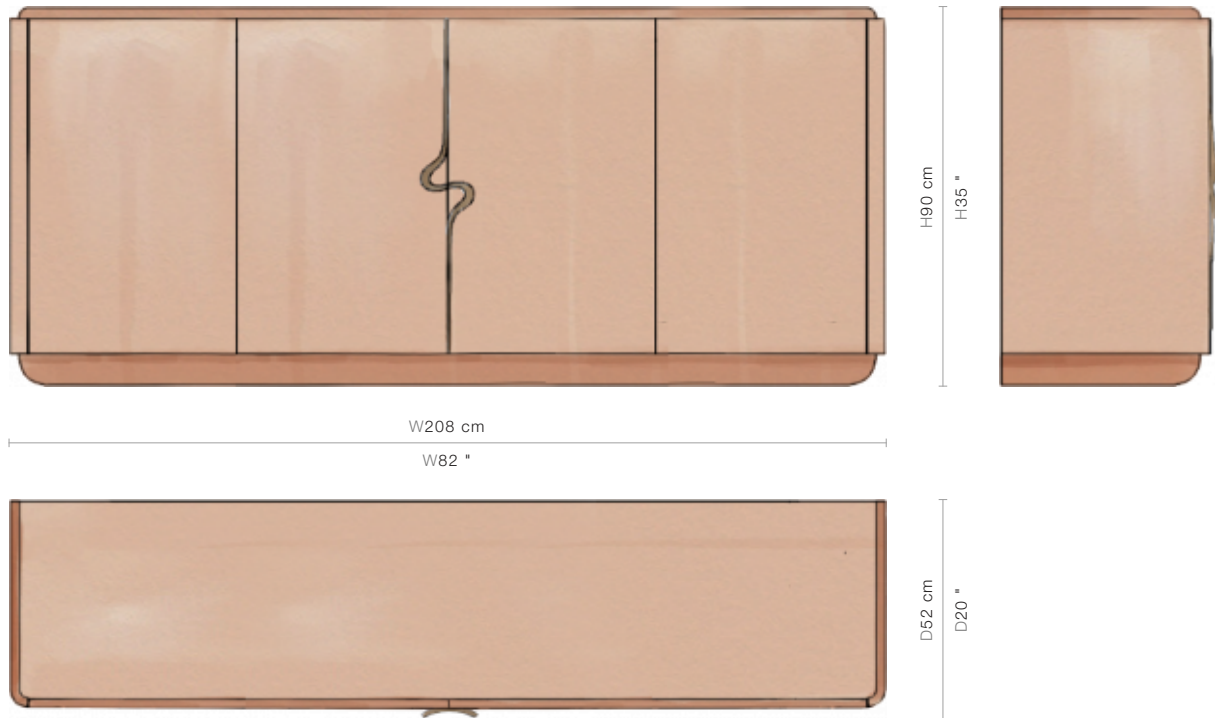

BLUEPRINTS

PACKAGING, WEIGHTS & MEASURES

DIMENSION	VOLUME	WEIGHT	PACKAGE TYPE	NOTES
<i>(cm)</i>				
W229 x D76 x H111 cm	1.93 m³	138 kg	Crate	AF
W228 x D74 x H102 cm	1.72 m³	124 kg	Crate	FCL
W228 x D74 x H102 cm	1.72 m³	134 kg	Crate	LCL
W229 x D76 x H111 cm	1.93 m³	128 kg	Crate	SA
<i>(inches)</i>				
W90 x D30 x H44 "	68.13 ft³	303.6 lbs	Crate	AF
W90 x D29 x H40 "	60.72 ft³	272.8 lbs	Crate	FCL
W90 x D29 x H40 "	60.72 ft³	294.8 lbs	Crate	LCL
W90 x D30 x H44 "	68.13 ft³	281.6 lbs	Crate	SA

Please note, the finishing and fabric colour references printed are purely indicative.
The blueprints are for representation only, and not to a particular scale.

Christopher Guy reserves the right to modify the product information as required, without any prior notice.

Copyright © 2000 - 2024 Christopher Guy. All Rights Reserved.

(Downloaded on 26 April 2024)