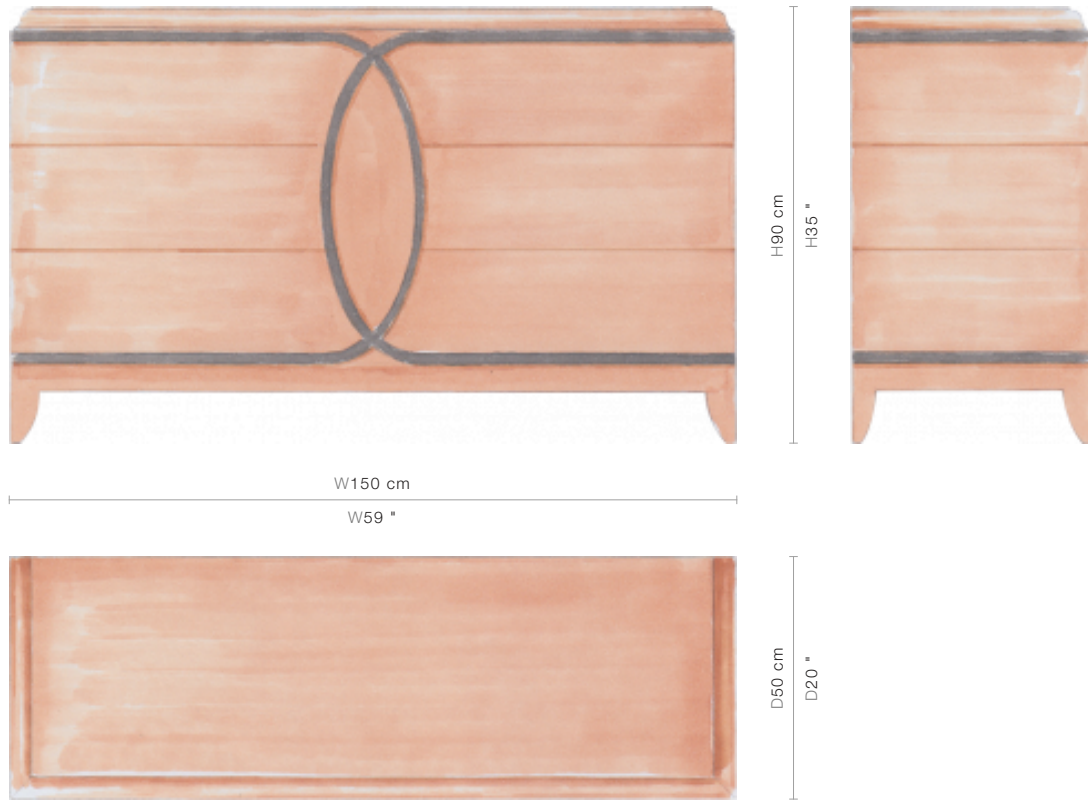

BLUEPRINTS

PACKAGING, WEIGHTS & MEASURES

DIMENSION	VOLUME	WEIGHT	PACKAGE TYPE	NOTES
<i>(cm)</i>				
W170 x D65 x H111 cm	1.23 m³	151 kg	Crate	AF
W170 x D65 x H102 cm	1.13 m³	139 kg	Crate	FCL
W170 x D65 x H102 cm	1.13 m³	146 kg	Crate	LCL
W170 x D65 x H111 cm	1.23 m³	144 kg	Crate	SA
<i>(inches)</i>				
W67 x D26 x H44 "	43.42 ft³	332.2 lbs	Crate	AF
W67 x D26 x H40 "	39.89 ft³	305.8 lbs	Crate	FCL
W67 x D26 x H40 "	39.89 ft³	321.2 lbs	Crate	LCL
W67 x D26 x H44 "	43.42 ft³	316.8 lbs	Crate	SA

Please note, the finishing and fabric colour references printed are purely indicative.

The blueprints are for representation only, and not to a particular scale.

Christopher Guy reserves the right to modify the product information as required, without any prior notice.

Copyright © 2000 - 2024 Christopher Guy. All Rights Reserved.

(Downloaded on 26 April 2024)