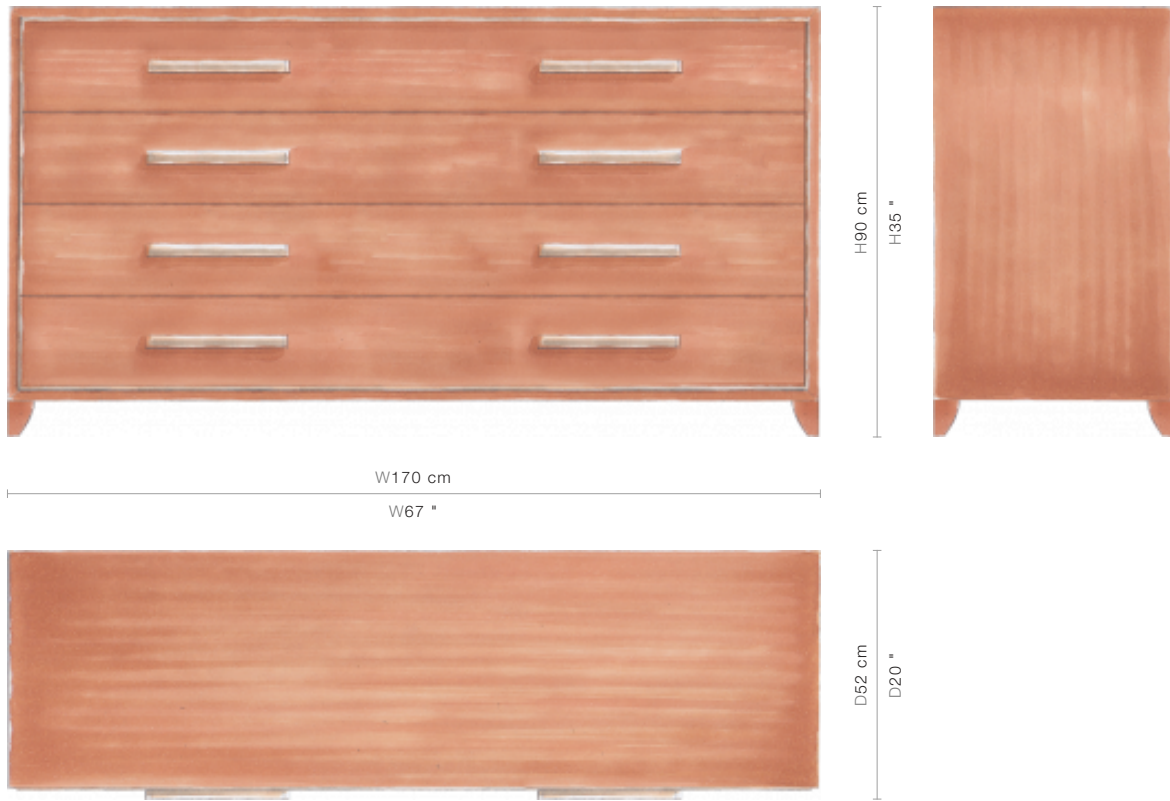

85-0065

Danese (Cabinet)

(85-0065)

With an early 20th century Modernist influence, this understated cabinet features 8 drawers with tapered legs and wooden handles in aged brass finishing.

FINISHING OPTIONS

Tabac/Black Matte/Aged Brass
Lacquer Sycamore/Black Matte/Aged Brass
Natural Sycamore/Black Matte/Aged Brass
Special Finish

ADDITIONAL INFO

Interior: Tabac

SIZE

W170 x D52 x H90 cm / W67 x D20 x H35 inches

PRICE LIST: PRICE

CODE

85-0065

PRICE

INQUIRE

BLUEPRINTS

PACKAGING, WEIGHTS & MEASURES

DIMENSION	VOLUME	WEIGHT	PACKAGE TYPE	NOTES
<i>(cm)</i>				
W191 x D74 x H112 cm	1.58 m ³	164 kg	Crate	AF
W191 x D74 x H102 cm	1.44 m ³	150 kg	Crate	FCL
W191 x D74 x H102 cm	1.44 m ³	158 kg	Crate	LCL
W191 x D74 x H112 cm	1.58 m ³	158 kg	Crate	SA
<i>(inches)</i>				
W75 x D29 x H44 "	55.77 ft ³	360.8 lbs	Crate	AF
W75 x D29 x H40 "	50.83 ft ³	330 lbs	Crate	FCL
W75 x D29 x H40 "	50.83 ft ³	347.6 lbs	Crate	LCL
W75 x D29 x H44 "	55.77 ft ³	347.6 lbs	Crate	SA