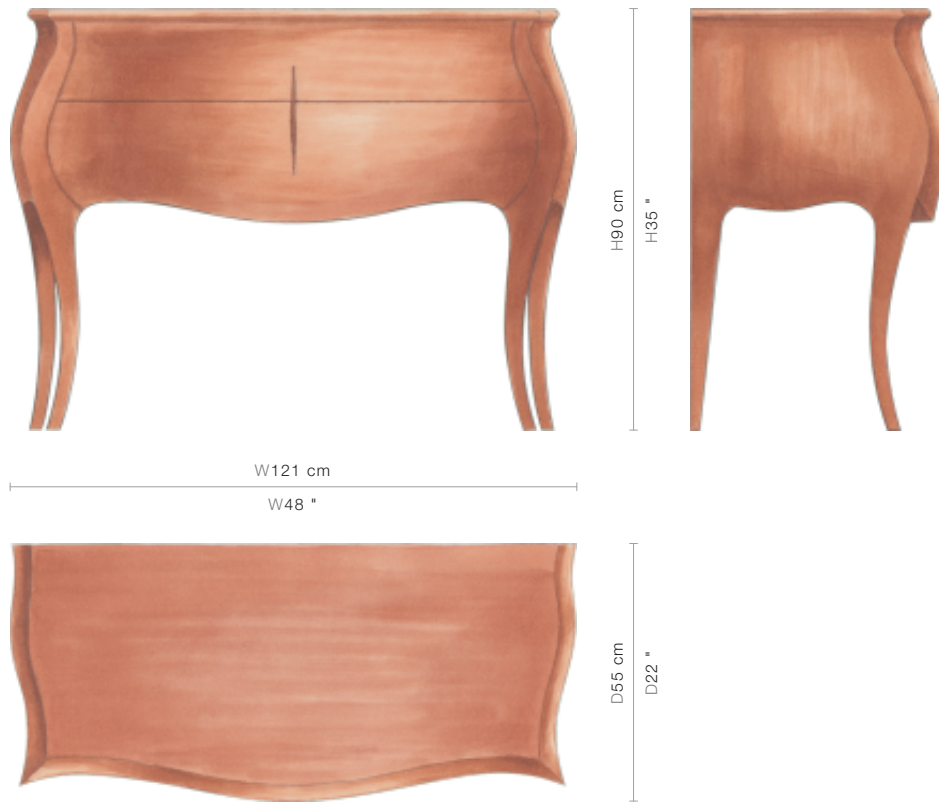

BLUEPRINTS

PACKAGING, WEIGHTS & MEASURES

DIMENSION	VOLUME	WEIGHT	PACKAGE TYPE	NOTES
<i>(cm)</i>				
W141 x D77 x H111 cm	1.21 m³	102 kg	Crate	AF
W141 x D77 x H102 cm	1.11 m³	92 kg	Crate	FCL
W141 x D77 x H102 cm	1.11 m³	98 kg	Crate	LCL
W141 x D77 x H111 cm	1.21 m³	97 kg	Crate	SA
<i>(inches)</i>				
W56 x D30 x H44 "	42.71 ft³	224.4 lbs	Crate	AF
W56 x D30 x H40 "	39.18 ft³	202.4 lbs	Crate	FCL
W56 x D30 x H40 "	39.18 ft³	215.6 lbs	Crate	LCL
W56 x D30 x H44 "	42.71 ft³	213.4 lbs	Crate	SA

Please note, the finishing and fabric colour references printed are purely indicative.

The blueprints are for representation only, and not to a particular scale.

Christopher Guy reserves the right to modify the product information as required, without any prior notice.

Copyright © 2000 - 2024 Christopher Guy. All Rights Reserved.

(Downloaded on 26 April 2024)