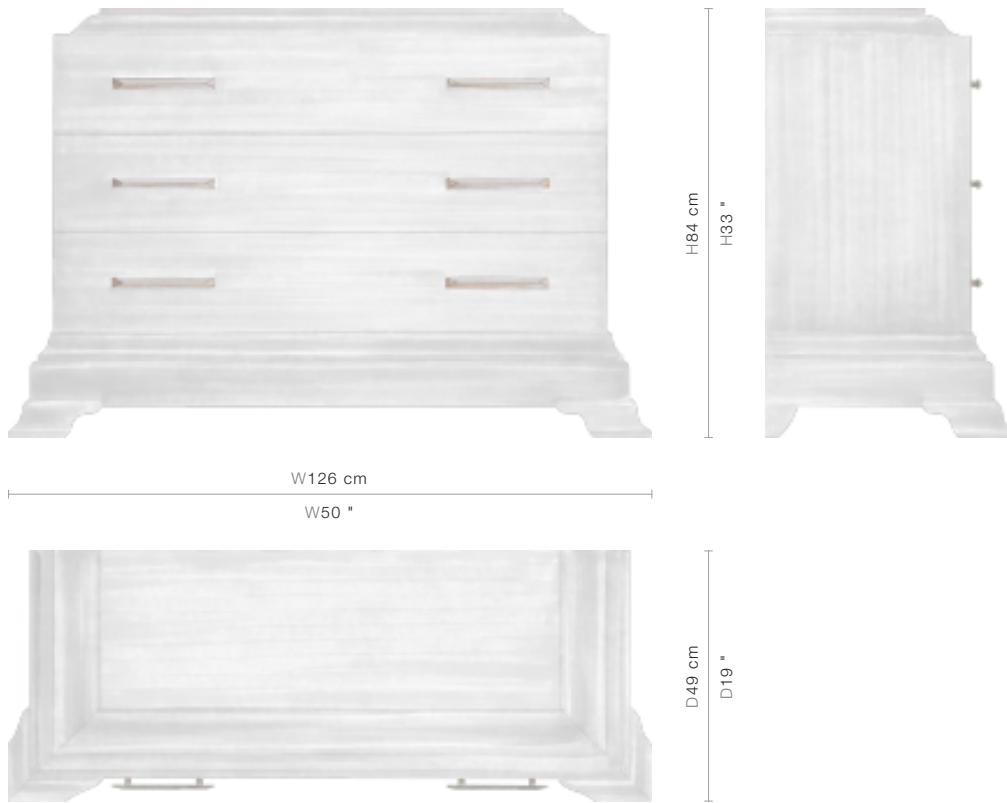

TOP

Wood

ADDITIONAL INFO

Valentino Red Lacquer Interior; Drawer handles: Coated solid brass in metal finishes

SIZE

W126 x D49 x H84 cm / W50 x D19 x H33 inches

PRICE LIST: PRICE

CODE

85-0039

PRICE

INQUIRE

BLUEPRINTS

PACKAGING, WEIGHTS & MEASURES

DIMENSION	VOLUME	WEIGHT	PACKAGE TYPE	NOTES
<i>(cm)</i>				
W151 x D69 x H113 cm	1.18 m ³	113 kg	Crate	AF
W141 x D69 x H97 cm	0.94 m ³	105 kg	Crate	FCL
W151 x D69 x H103 cm	1.07 m ³	109 kg	Crate	LCL
W151 x D69 x H113 cm	1.18 m ³	112 kg	Crate	SA
<i>(inches)</i>				
W59 x D27 x H44 "	41.65 ft ³	248.6 lbs	Crate	AF
W56 x D27 x H38 "	33.18 ft ³	231 lbs	Crate	FCL
W59 x D27 x H41 "	37.77 ft ³	239.8 lbs	Crate	LCL
W59 x D27 x H44 "	41.65 ft ³	246.4 lbs	Crate	SA