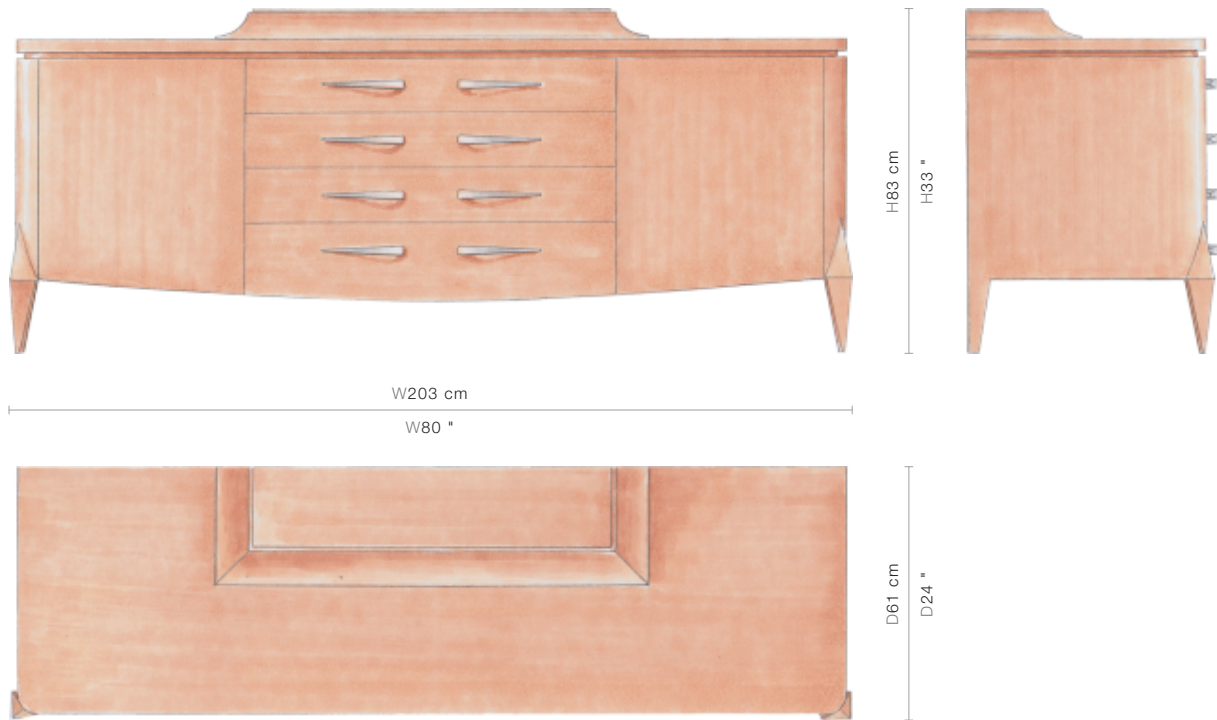

BLUEPRINTS

PACKAGING, WEIGHTS & MEASURES

DIMENSION	VOLUME	WEIGHT	PACKAGE TYPE	NOTES
<i>(cm)</i>				
W226 x D84 x H117 cm	2.22 m³	196 kg	Crate	AF
W226 x D84 x H107 cm	2.03 m³	191 kg	Crate	FCL
W226 x D84 x H107 cm	2.03 m³	191 kg	Crate	LCL
W226 x D84 x H117 cm	2.22 m³	200 kg	Crate	SA
<i>(inches)</i>				
W89 x D33 x H46 "	78.37 ft³	431.2 lbs	Crate	AF
W89 x D33 x H42 "	71.66 ft³	420.2 lbs	Crate	FCL
W89 x D33 x H42 "	71.66 ft³	420.2 lbs	Crate	LCL
W89 x D33 x H46 "	78.37 ft³	440 lbs	Crate	SA

Please note, the finishing and fabric colour references printed are purely indicative.

The blueprints are for representation only, and not to a particular scale.

Christopher Guy reserves the right to modify the product information as required, without any prior notice.

Copyright © 2000 - 2024 Christopher Guy. All Rights Reserved.

(Downloaded on 26 April 2024)