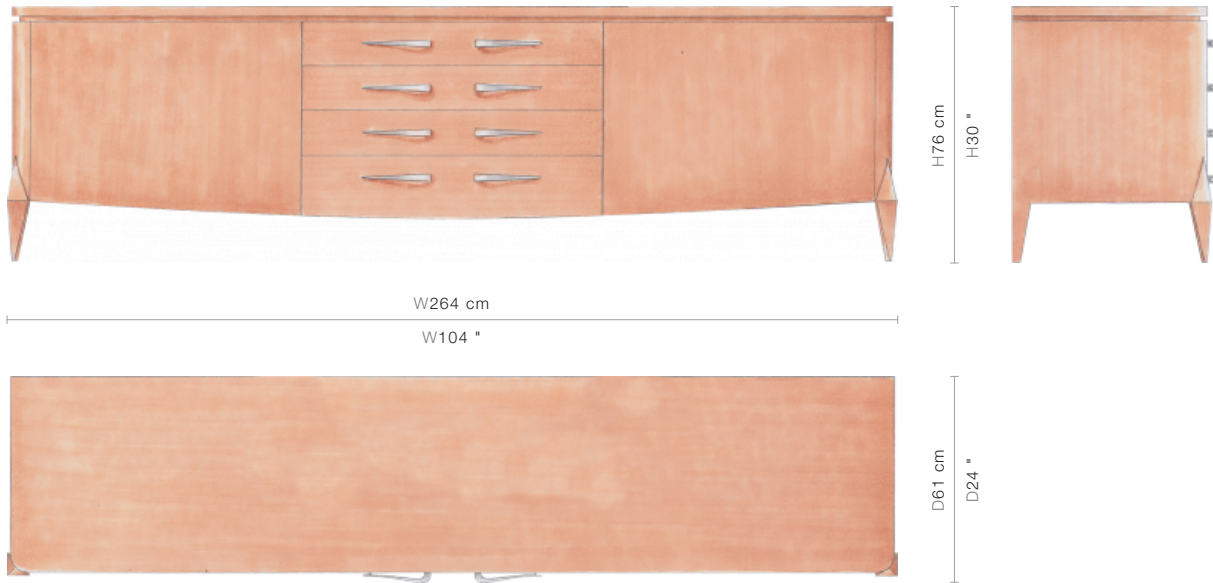

Eggshell cabinet interior; drawer interior to match main outer body; Ascari Moonstone drawer liners

Drawer handles: Coated solid brass in brushed nickel finish

SIZE

W264 x D61 x H76 cm / W104 x D24 x H30 inches

PRICE LIST: PRICE

CODE

85-0027

PRICE

INQUIRE

BLUEPRINTS

PACKAGING, WEIGHTS & MEASURES

DIMENSION	VOLUME	WEIGHT	PACKAGE TYPE	NOTES
<i>(cm)</i>				
W284 x D83 x H100 cm	2.36 m ³	247 kg	Crate	AF
W284 x D83 x H91 cm	2.15 m ³	198 kg	Crate	FCL
W284 x D83 x H91 cm	2.15 m ³	237 kg	Crate	LCL
W284 x D83 x H100 cm	2.36 m ³	216 kg	Crate	SA
<i>(inches)</i>				
W112 x D33 x H39 "	83.31 ft ³	543.4 lbs	Crate	AF
W112 x D33 x H36 "	75.9 ft ³	435.6 lbs	Crate	FCL
W112 x D33 x H36 "	75.9 ft ³	521.4 lbs	Crate	LCL
W112 x D33 x H39 "	83.31 ft ³	475.2 lbs	Crate	SA