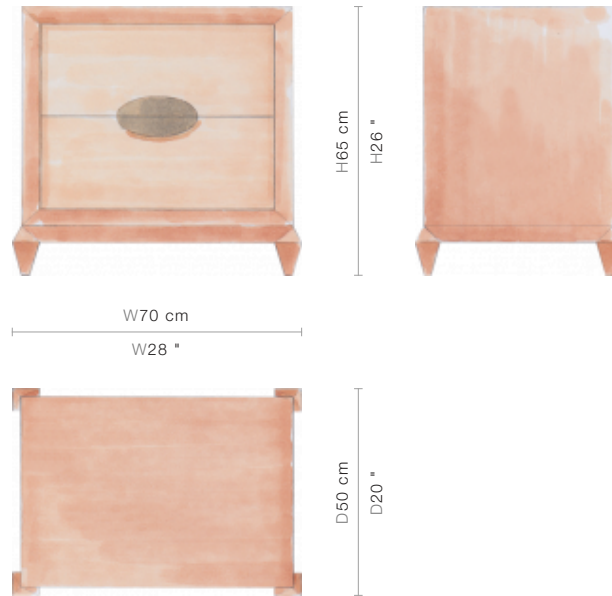

84-0071

Albemarle II (84-0071)

With harmonious proportions and a combination of a rectangular cabinet, diamond shaped feet and oval handle in an antique brass finish, this versatile nightstand will be an elegant accent piece for any style of bedroom setting.

Handle: Antique Brass Finish

SIZE

W70 x D50 x H65 cm / W28 x D20 x H26 inches

PRICE LIST: RETAIL

CODE

84-0071

RETAIL

INQUIRE

BLUEPRINTS

PACKAGING, WEIGHTS & MEASURES

DIMENSION	VOLUME	WEIGHT	PACKAGE TYPE	NOTES
<i>(cm)</i>				
W84 x D68 x H89 cm	0.51 m ³	53 kg	Crate	AF
W79 x D59 x H75 cm	0.35 m ³	36 kg	Box	FCL
W84 x D68 x H80 cm	0.46 m ³	50 kg	Crate	LCL
W84 x D68 x H89 cm	0.51 m ³	50 kg	Crate	SA
<i>(inches)</i>				
W33 x D27 x H35 "	18 ft ³	116.6 lbs	Crate	AF
W31 x D23 x H30 "	12.36 ft ³	79.2 lbs	Box	FCL
W33 x D27 x H31 "	16.24 ft ³	110 lbs	Crate	LCL
W33 x D27 x H35 "	18 ft ³	110 lbs	Crate	SA