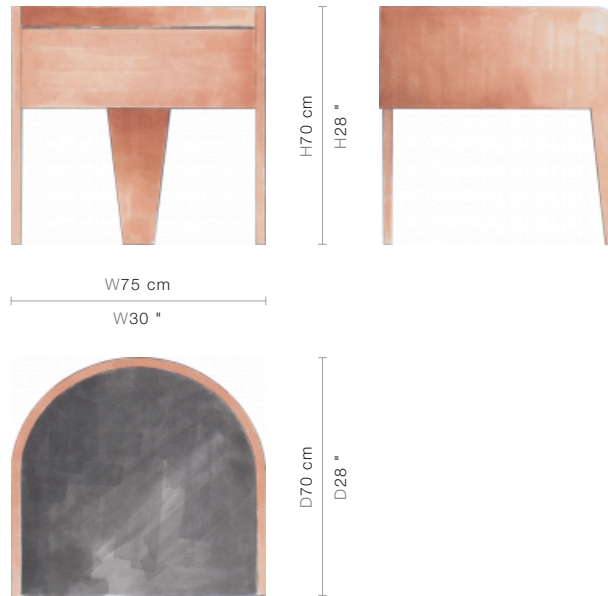

### SIZE

W75 x D70 x H70 cm / W30 x D28 x H28 inches

## PACKAGING, WEIGHTS & MEASURES

DIMENSION	VOLUME	WEIGHT	PACKAGE TYPE	NOTES
<i>(cm)</i>				
W89 x D88 x H94 cm	0.74 m <sup>3</sup>	36 kg	Crate	AF
W84 x D79 x H80 cm	0.53 m <sup>3</sup>	21 kg	Box	FCL
W89 x D88 x H85 cm	0.67 m <sup>3</sup>	33 kg	Crate	LCL
W89 x D88 x H94 cm	0.74 m <sup>3</sup>	34 kg	Crate	SA
<i>(inches)</i>				
W35 x D35 x H37 "	26.12 ft <sup>3</sup>	79.2 lbs	Crate	AF
W33 x D31 x H31 "	18.71 ft <sup>3</sup>	46.2 lbs	Box	FCL
W35 x D35 x H33 "	23.65 ft <sup>3</sup>	72.6 lbs	Crate	LCL
W35 x D35 x H37 "	26.12 ft <sup>3</sup>	74.8 lbs	Crate	SA