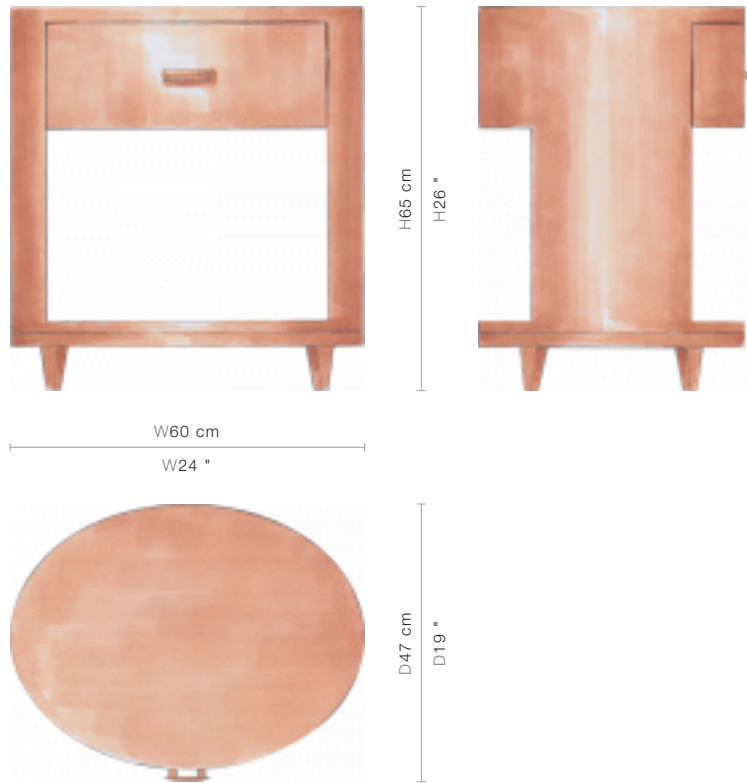

### SIZE

W60 x D47 x H65 cm / W24 x D19 x H26 inches

### PRICE LIST: PRICE

CODE

84-0059

PRICE

INQUIRE

**BLUEPRINTS**

**PACKAGING, WEIGHTS & MEASURES**

Please contact our Customer Service for more information.