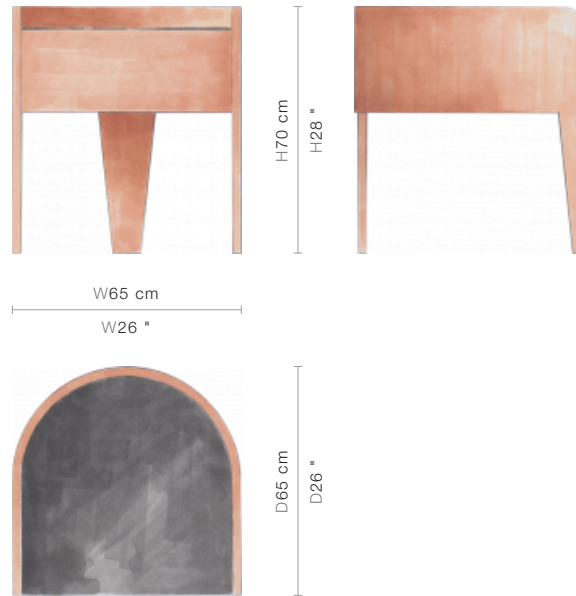

84-0055

Cavendish (84-0055)

An original and charming nightstand with a lipped demi-lune tripod form. The hand crafted base is topped with stylish black glass for a sleek look to this new classic.

FINISHING OPTIONS

- Tabac
- Espresso
- Java Café Varnish
- Ivoire Lacquer
- White Lacquer
- Black Lacquer

SIZE

W65 x D65 x H70 cm / W26 x D26 x H28 inches

PRICE LIST: PRICE

CODE

84-0055

PRICE

INQUIRE

BLUEPRINTS

PACKAGING, WEIGHTS & MEASURES

DIMENSION	VOLUME	WEIGHT	PACKAGE TYPE	NOTES
<i>(cm)</i>				
W81 x D81 x H98 cm	0.64 m ³	48 kg	Crate	AF
W76 x D76 x H84 cm	0.49 m ³	33 kg	Box	FCL
W81 x D81 x H89 cm	0.58 m ³	45 kg	Crate	LCL
W81 x D81 x H98 cm	0.64 m ³	45 kg	Crate	SA
<i>(inches)</i>				
W32 x D32 x H39 "	22.59 ft ³	105.6 lbs	Crate	AF
W30 x D30 x H33 "	17.3 ft ³	72.6 lbs	Box	FCL
W32 x D32 x H35 "	20.47 ft ³	99 lbs	Crate	LCL
W32 x D32 x H39 "	22.59 ft ³	99 lbs	Crate	SA