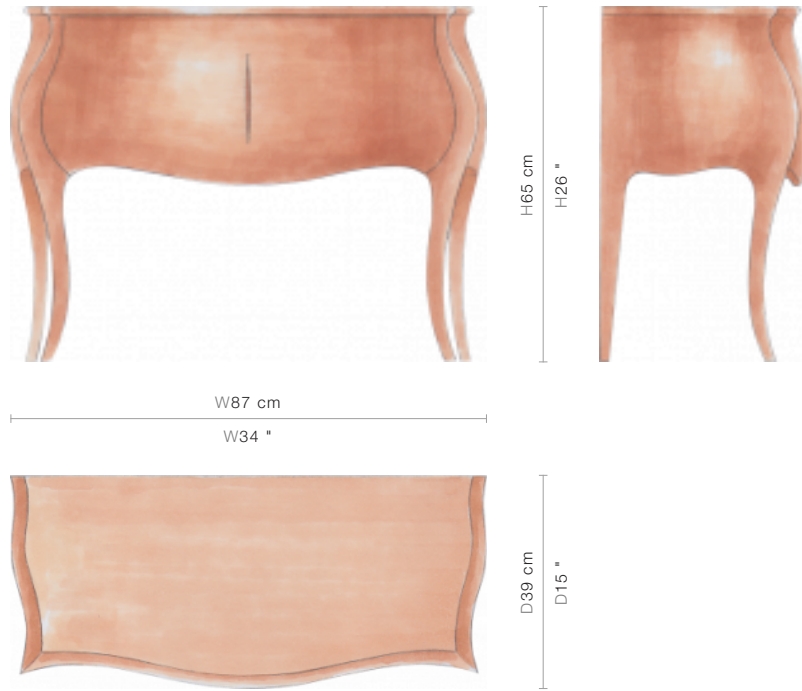

84-0043

Narbonne (Petite)

(84-0043)

An exquisite hand carved nightstand with a rounded front and sides and curvaceous cabriole legs. The full front drawer features the signature CG silk cut. An elegant classic to grace any bedroom.

FINISHING OPTIONS

- Tabac
- Espresso
- Java Café Varnish
- Ivoire Lacquer
- Special Finish

SIZE

W87 x D39 x H65 cm / W34 x D15 x H26 inches

PRICE LIST: PRICE

CODE

84-0043

PRICE

INQUIRE

BLUEPRINTS

PACKAGING, WEIGHTS & MEASURES

DIMENSION	VOLUME	WEIGHT	PACKAGE TYPE	NOTES
(cm)				
W107 x D54 x H75 cm	0.43 m ³	40 kg	Crate	FCL
W107 x D54 x H75 cm	0.43 m ³	44 kg	Crate	LCL
(inches)				
W42 x D21 x H30 "	15.18 ft ³	88 lbs	Crate	FCL
W42 x D21 x H30 "	15.18 ft ³	96.8 lbs	Crate	LCL