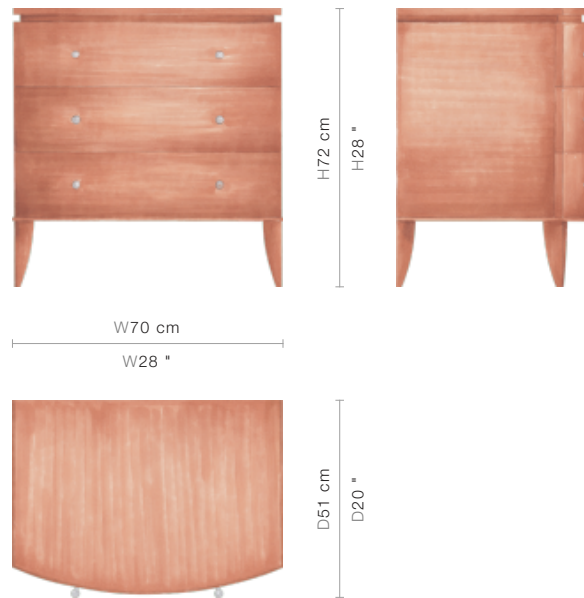

FINISHING OPTIONS

Black Lacquer
Ivoire Lacquer
White Lacquer
Tabac
Espresso
Java Café Varnish
Special Finish

ADDITIONAL INFO

Drawer knobs: Coated stainless steel in Ivoire lacquer

SIZE

W70 x D51 x H72 cm / W28 x D20 x H28 inches

PRICE LIST: PRICE

CODE

84-0032

PRICE

INQUIRE

BLUEPRINTS

PACKAGING, WEIGHTS & MEASURES

DIMENSION	VOLUME	WEIGHT	PACKAGE TYPE	NOTES
<i>(cm)</i>				
W90 x D69 x H98 cm	0.61 m ³	77 kg	Crate	AF
W90 x D69 x H87 cm	0.54 m ³	70 kg	Crate	FCL
W90 x D69 x H88 cm	0.55 m ³	74 kg	Crate	LCL
W90 x D69 x H98 cm	0.61 m ³	77 kg	Crate	SA
<i>(inches)</i>				
W35 x D27 x H39 "	21.53 ft ³	169.4 lbs	Crate	AF
W35 x D27 x H34 "	19.06 ft ³	154 lbs	Crate	FCL
W35 x D27 x H35 "	19.42 ft ³	162.8 lbs	Crate	LCL
W35 x D27 x H39 "	21.53 ft ³	169.4 lbs	Crate	SA