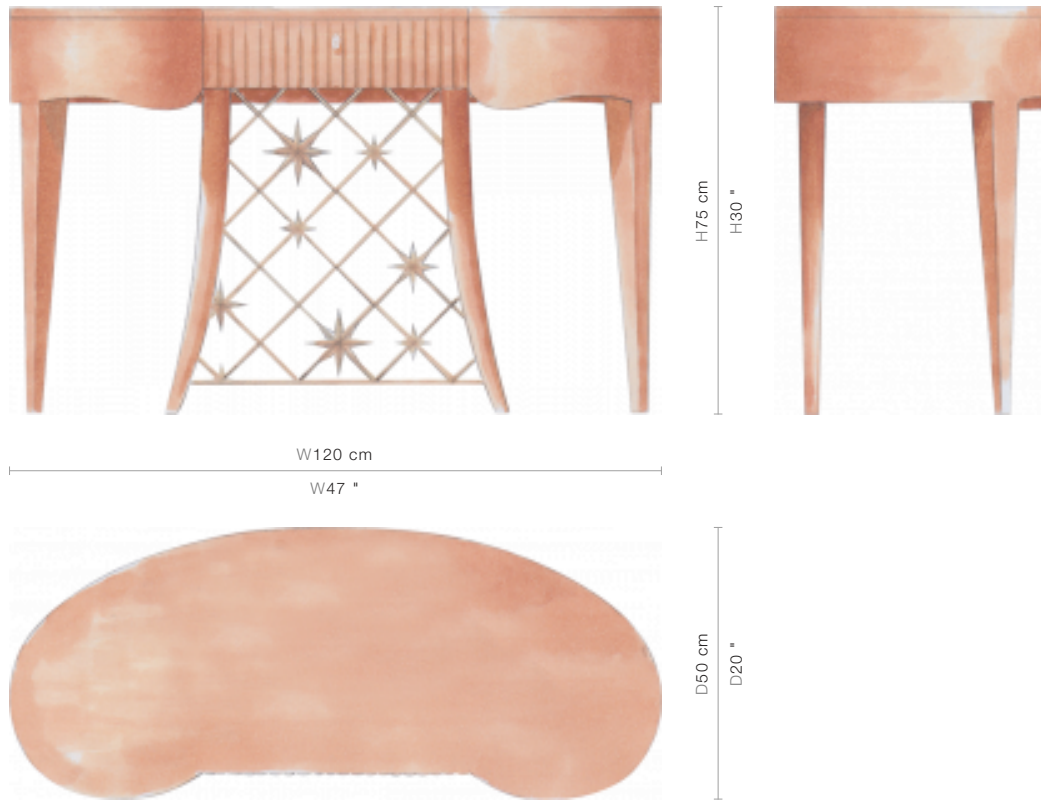

BLUEPRINTS

PACKAGING, WEIGHTS & MEASURES

DIMENSION	VOLUME	WEIGHT	PACKAGE TYPE	NOTES
<i>(cm)</i>				
W140 x D65 x H95 cm	0.86 m³	61 kg	Crate	AF - DE-1094
W130 x D60 x H85 cm	0.66 m³	44 kg	Box	FCL - DE-1094
W140 x D65 x H85 cm	0.77 m³	58 kg	Crate	LCL - DE-1094
W140 x D65 x H95 cm	0.86 m³	55 kg	Crate	SA - DE-1094
<i>(inches)</i>				
W55 x D26 x H37 "	30.36 ft³	134.2 lbs	Crate	AF - DE-1094
W51 x D24 x H33 "	23.3 ft³	96.8 lbs	Box	FCL - DE-1094
W55 x D26 x H33 "	27.18 ft³	127.6 lbs	Crate	LCL - DE-1094
W55 x D26 x H37 "	30.36 ft³	121 lbs	Crate	SA - DE-1094

Please note, the finishing and fabric colour references printed are purely indicative.

The blueprints are for representation only, and not to a particular scale.

Christopher Guy reserves the right to modify the product information as required, without any prior notice.

Copyright © 2000 - 2025 Christopher Guy. All Rights Reserved.

(Downloaded on 24 February 2025)