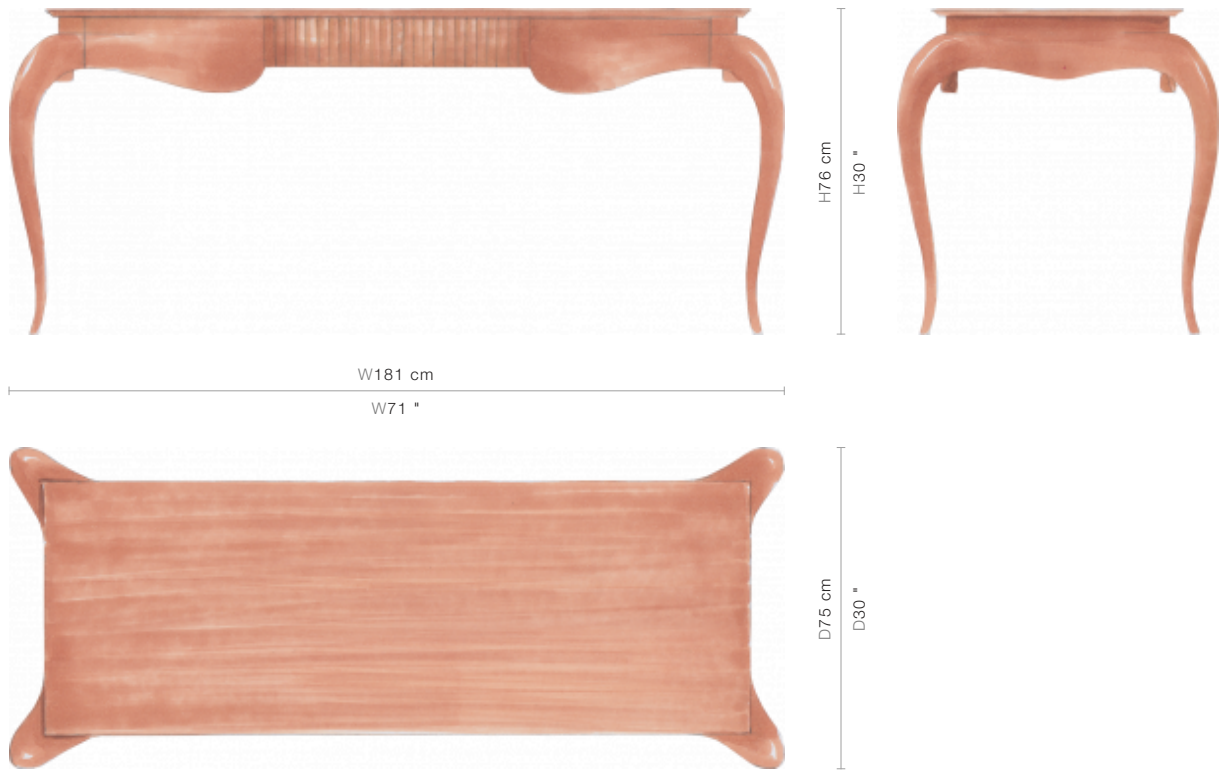

83-0010

Noziere (83-0010)

Sensuous sweeping curves redolent of the feminine form couple with a single drawer and mahogany top to deliver an enchanting desk. Perfect to grace a study or as a feature piece in a reception room.

FINISHING OPTIONS

Black Lacquer
Ivoire Lacquer
White Lacquer
Tabac
Espresso
Java Café Varnish
Special Finish

TOP

Wood

SIZE

W181 x D75 x H76 cm / W71 x D30 x H30 inches

PRICE LIST: RETAIL

CODE

83-0010

RETAIL

INQUIRE

BLUEPRINTS

PACKAGING, WEIGHTS & MEASURES

DIMENSION	VOLUME	WEIGHT	PACKAGE TYPE	NOTES
<i>(cm)</i>				
W201 x D109 x H97 cm	2.13 m ³	93 kg	Crate	AF
W201 x D99 x H87 cm	1.73 m ³	77 kg	Crate	FCL
W201 x D109 x H87 cm	1.91 m ³	88 kg	Crate	LCL
W201 x D109 x H97 cm	2.13 m ³	95 kg	Crate	SA
<i>(inches)</i>				
W79 x D43 x H38 "	75.19 ft ³	204.6 lbs	Crate	AF
W79 x D39 x H34 "	61.07 ft ³	169.4 lbs	Crate	FCL
W79 x D43 x H34 "	67.42 ft ³	193.6 lbs	Crate	LCL
W79 x D43 x H38 "	75.19 ft ³	209 lbs	Crate	SA