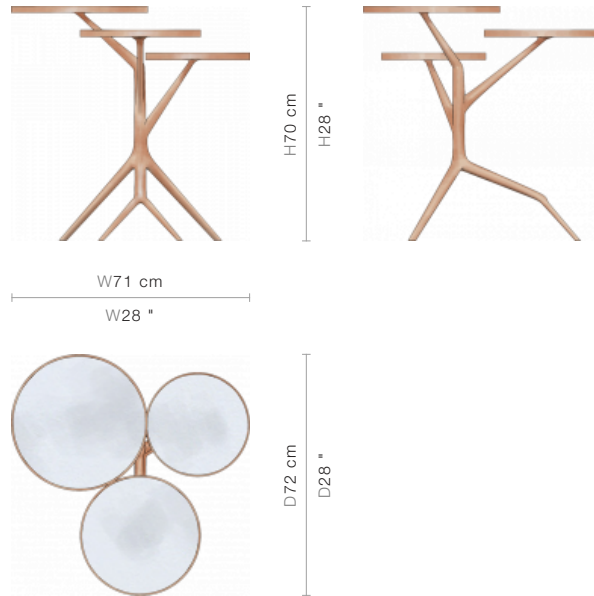

76-0638

Orion (76-0638)

Named after the constellation which holds the best known group of three stars, this delightful side table features three circular tabletops of different sizes, on a beautiful hand carved wood tree-shaped base.

FINISHING OPTIONS

Bronzage
Italian Silver Leaf
21st Century Gold Leaf

TOP

Micro Bevel Mirror

SIZE

W71 x D72 x H70 cm / W28 x D28 x H28 inches

PRICE LIST: RETAIL

CODE

76-0638

RETAIL

INQUIRE

BLUEPRINTS

PACKAGING, WEIGHTS & MEASURES

DIMENSION	VOLUME	WEIGHT	PACKAGE TYPE	NOTES
<i>(cm)</i>				
W85 x D90 x H94 cm	0.72 m ³	36 kg	Crate	AF
W82 x D83 x H81 cm	0.55 m ³	18 kg	Crate	FCL
W87 x D92 x H86 cm	0.69 m ³	32 kg	Crate	LCL
W85 x D90 x H94 cm	0.72 m ³	32 kg	Crate	SA
<i>(inches)</i>				
W33 x D35 x H37 "	25.42 ft ³	79.2 lbs	Crate	AF
W32 x D33 x H32 "	19.42 ft ³	39.6 lbs	Crate	FCL
W34 x D36 x H34 "	24.36 ft ³	70.4 lbs	Crate	LCL
W33 x D35 x H37 "	25.42 ft ³	70.4 lbs	Crate	SA