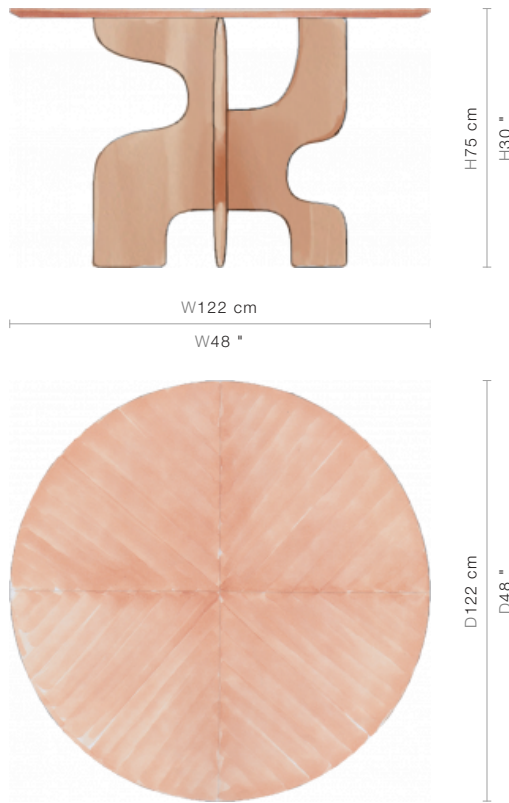

### SIZE

W122 x D122 x H75 cm / W48 x D48 x H30 inches

## PACKAGING, WEIGHTS & MEASURES

DIMENSION	VOLUME	WEIGHT	PACKAGE TYPE	NOTES
<i>(cm)</i>				
W143 x D146 x H96 cm	2 m <sup>3</sup>	105 kg	Crate	AF
W142 x D142 x H87 cm	1.75 m <sup>3</sup>	95 kg	Crate	FCL
W143 x D146 x H87 cm	1.82 m <sup>3</sup>	100 kg	Crate	LCL
W143 x D146 x H96 cm	2 m <sup>3</sup>	100 kg	Crate	SA
<i>(inches)</i>				
W56 x D57 x H38 "	70.6 ft <sup>3</sup>	231 lbs	Crate	AF
W56 x D56 x H34 "	61.78 ft <sup>3</sup>	209 lbs	Crate	FCL
W56 x D57 x H34 "	64.25 ft <sup>3</sup>	220 lbs	Crate	LCL
W56 x D57 x H38 "	70.6 ft <sup>3</sup>	220 lbs	Crate	SA