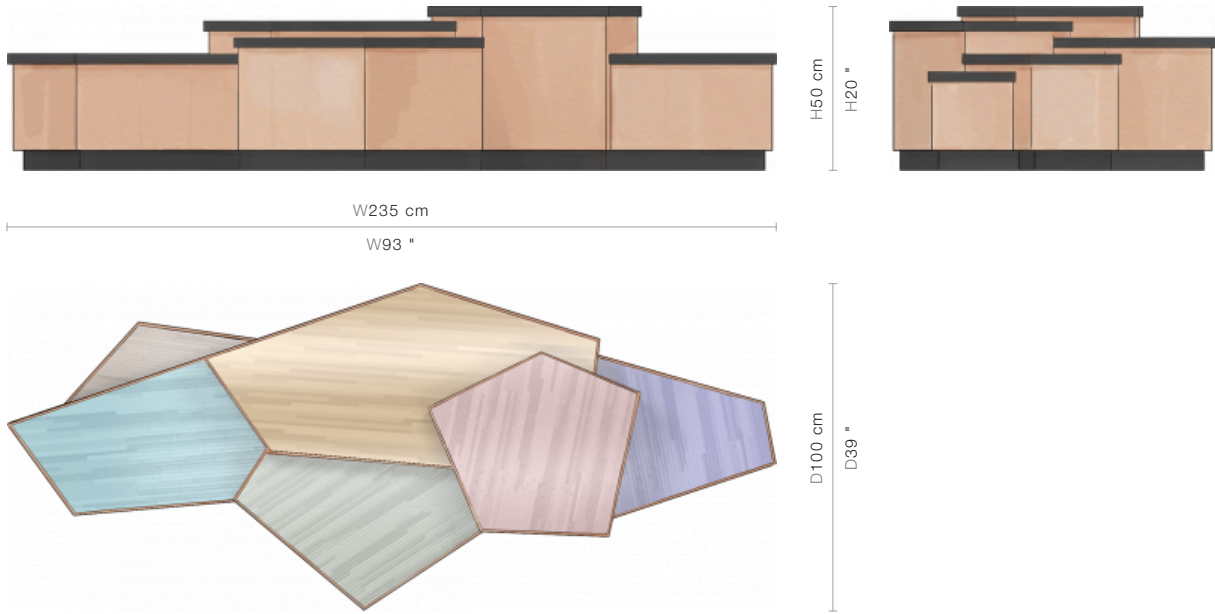

**SIZE**

W235 x D100 x H50 cm / W93 x D39 x H20 inches

**PRICE LIST: RETAIL**

CODE

76-0627

RETAIL

INQUIRE

**BLUEPRINTS**