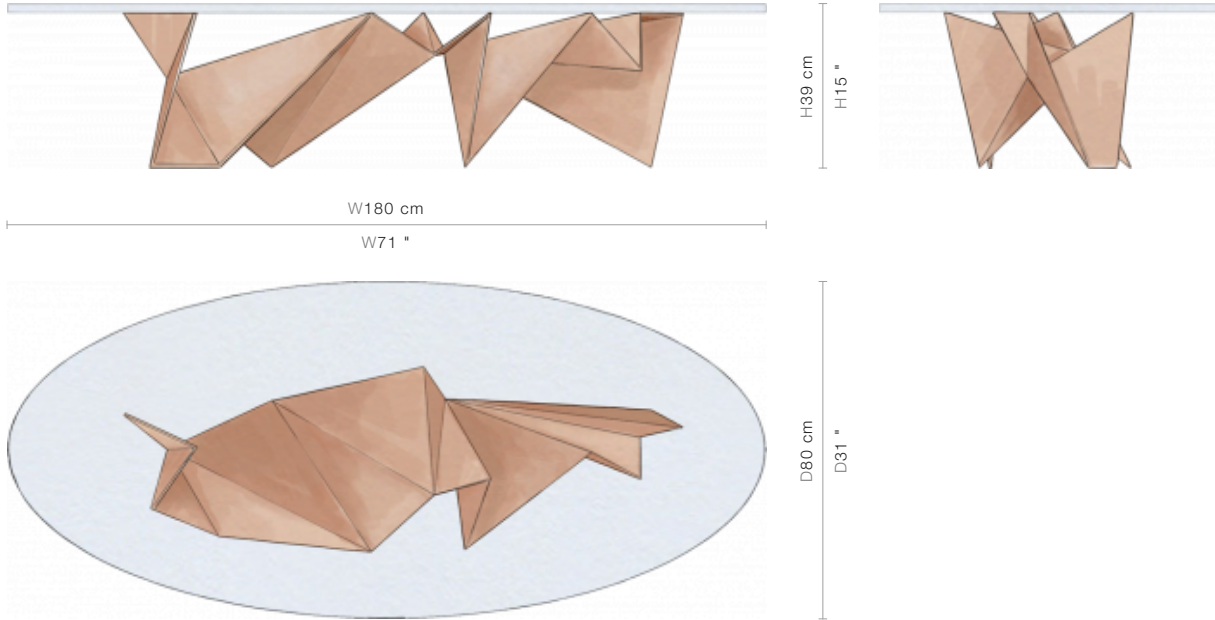

76-0626

Spike II

(76-0626)

A clear tempered glass oval table top is perched on irregular pointed geometric shaped legs forged from iron in this striking coffee table. Designed to bring a dramatic contemporary touch to any living room interior. Also available with a wood top (76-0624)

FINISHING OPTIONS

Bronzage
21st Century Gold Leaf
20th Century Silver Leaf
Black Lacquer

TOP

Tempered Clear Glass

SIZE

W180 x D80 x H39 cm / W71 x D31 x H15 inches

PRICE LIST: RETAIL

CODE

76-0626

RETAIL

INQUIRE

BLUEPRINTS

76-0626

PACKAGING, WEIGHTS & MEASURES

<i>DIMENSION</i>	<i>VOLUME</i>	<i>WEIGHT</i>	<i>PACKAGE TYPE</i>	<i>NOTES</i>
<i>(cm)</i>				
W159 x D70 x H59 cm	0.66 m ³	79 kg	Crate	AF - Base
W201 x D30 x H106 cm	0.64 m ³	35 kg	Crate	AF - Top
W159 x D70 x H50 cm	0.56 m ³	70 kg	Crate	FCL - Base
W201 x D13 x H97 cm	0.25 m ³	32 kg	Crate	FCL - Top
W159 x D70 x H50 cm	0.56 m ³	75 kg	Crate	LCL - Base
W201 x D13 x H97 cm	0.25 m ³	32 kg	Crate	LCL - Top
W159 x D70 x H59 cm	0.66 m ³	74 kg	Crate	SA - Base
W201 x D13 x H97 cm	0.25 m ³	32 kg	Crate	SA - Top
<i>(inches)</i>				
W63 x D28 x H23 "	23.3 ft ³	173.8 lbs	Crate	AF - Base
W79 x D12 x H42 "	22.59 ft ³	77 lbs	Crate	AF - Top
W63 x D28 x H20 "	19.77 ft ³	154 lbs	Crate	FCL - Base
W79 x D5 x H38 "	8.83 ft ³	70.4 lbs	Crate	FCL - Top
W63 x D28 x H20 "	19.77 ft ³	165 lbs	Crate	LCL - Base
W79 x D5 x H38 "	8.83 ft ³	70.4 lbs	Crate	LCL - Top
W63 x D28 x H23 "	23.3 ft ³	162.8 lbs	Crate	SA - Base
W79 x D5 x H38 "	8.83 ft ³	70.4 lbs	Crate	SA - Top