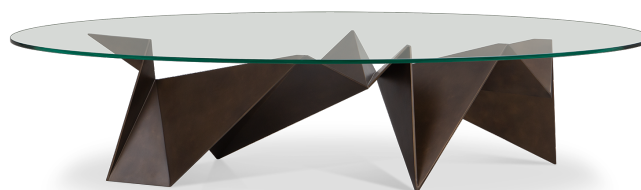

76-0626

Spike II

(76-0626)

A clear tempered glass oval table top is perched on irregular pointed geometric shaped legs forged from iron in this striking coffee table. Designed to bring a dramatic contemporary touch to any living room interior. Also available with a wood top (76-0624)

FINISHING OPTIONS

Bronzage
21st Century Gold Leaf
20th Century Silver Leaf
Black Lacquer

TOP

Tempered Clear Glass

SIZE

W180 x D80 x H39 cm / W71 x D31 x H15 inches

PRICE LIST: RETAIL

CODE