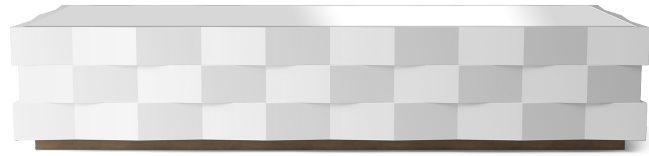

76-0622

Harlequin

(76-0622)

Cleverly hand carved facets around the base of this delightful rectangular coffee table create a checkered harlequin effect, with a rectangular pedestal base and mirrored top. Also available as a round side table (76-0608), an oval coffee table (76-0623) and a square coffee table (76-0621).

FINISHING OPTIONS

White Shadow/Bronzage
Tabac/Bronzage
Java Café Varnish/Bronzage
Espresso/Bronzage
Black Matte/Bronzage
Black Shadow/Bronzage
Special Finish

TOP

Micro Bevel Mirror

SIZE

W173 x D69 x H35 cm / W68 x D27 x H14 inches