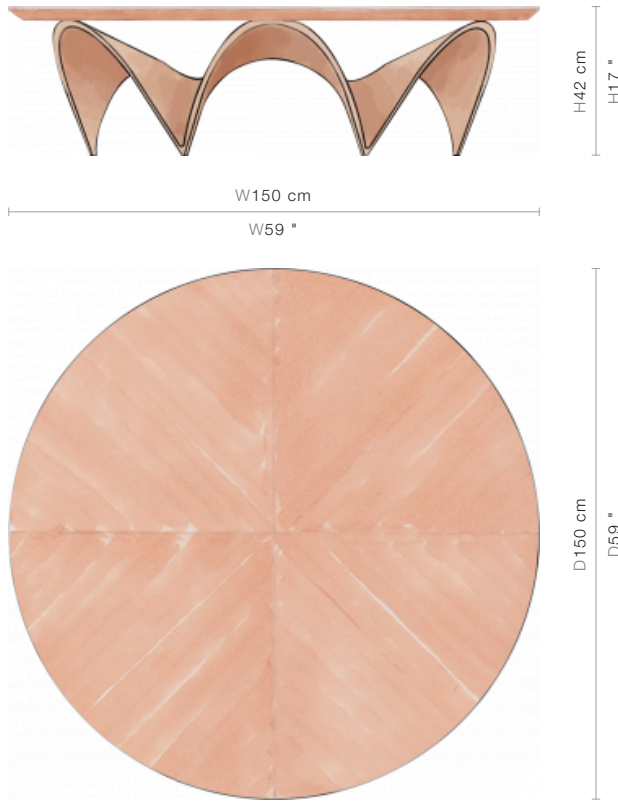

TOP

Wood

SIZE

W150 x D150 x H42 cm / W59 x D59 x H17 inches

PRICE LIST: RETAIL

CODE

76-0618

RETAIL

INQUIRE

BLUEPRINTS

PACKAGING, WEIGHTS & MEASURES

DIMENSION	VOLUME	WEIGHT	PACKAGE TYPE	NOTES
<i>(cm)</i>				
W168 x D168 x H69 cm	1.95 m ³	59 kg	Crate	AF
W170 x D170 x H54 cm	1.56 m ³	36 kg	Box	FCL
W168 x D168 x H60 cm	1.69 m ³	55 kg	Crate	LCL
W168 x D168 x H69 cm	1.95 m ³	55 kg	Crate	SA
<i>(inches)</i>				
W66 x D66 x H27 "	68.84 ft ³	129.8 lbs	Crate	AF
W67 x D67 x H21 "	55.07 ft ³	79.2 lbs	Box	FCL
W66 x D66 x H24 "	59.66 ft ³	121 lbs	Crate	LCL
W66 x D66 x H27 "	68.84 ft ³	121 lbs	Crate	SA