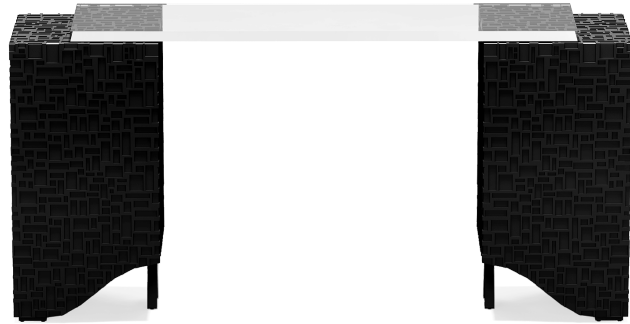

## LONGINES II

(76-0616)

A Christopher Guy signature mahogany console table with intricately hand-carved motifs, concealed drawers and a stunning contrast lucite top lending a contemporary feel.