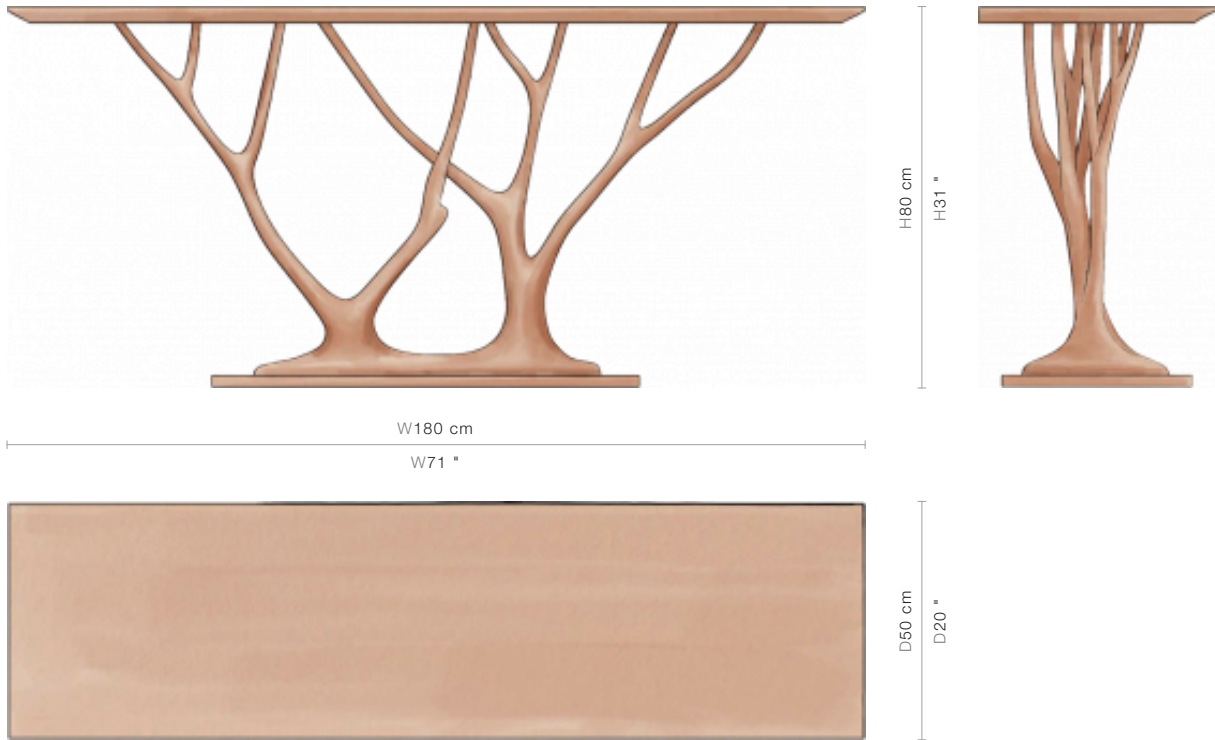

BLUEPRINTS

PACKAGING, WEIGHTS & MEASURES

DIMENSION	VOLUME	WEIGHT	PACKAGE TYPE	NOTES
<i>(cm)</i>				
W193 x D67 x H105 cm	1.36 m³	47 kg	Crate	AF
W189 x D59 x H91 cm	1.01 m³	25 kg	Box	FCL
W193 x D67 x H96 cm	1.24 m³	43 kg	Crate	LCL
W193 x D67 x H105 cm	1.36 m³	42 kg	Crate	SA
<i>(inches)</i>				
W76 x D26 x H41 "	48.01 ft³	103.4 lbs	Crate	AF
W74 x D23 x H36 "	35.65 ft³	55 lbs	Box	FCL
W76 x D26 x H38 "	43.77 ft³	94.6 lbs	Crate	LCL
W76 x D26 x H41 "	48.01 ft³	92.4 lbs	Crate	SA

Please note, the finishing and fabric colour references printed are purely indicative.
The blueprints are for representation only, and not to a particular scale.

Christopher Guy reserves the right to modify the product information as required, without any prior notice.

Copyright © 2000 - 2025 Christopher Guy. All Rights Reserved.

(Downloaded on 24 February 2025)