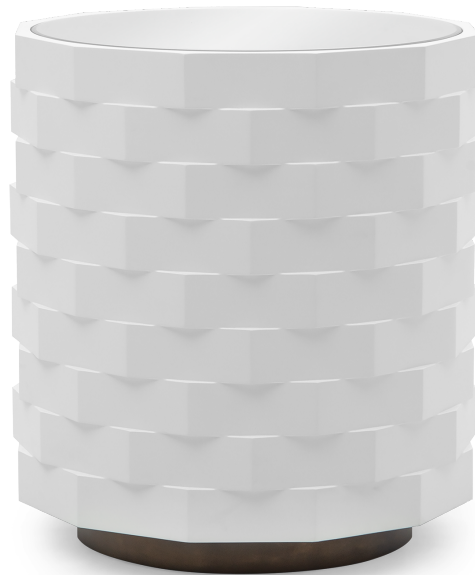

76-0608

Harlequin (Ronde)

(76-0608)

Cleverly hand carved facets around the barrel of this delightful side table create a checkered harlequin effect, with a round pedestal base and mirrored top. Also available as an oval coffee table (76-0623), a square coffee table (76-0621) and a rectangular coffee table (76-0622).

FINISHING OPTIONS

White Shadow/Bronzage
Tabac/Bronzage
Java Café Varnish/Bronzage
Espresso/Bronzage
Black Matte/Bronzage
Black Shadow/Bronzage
Special Finish

TOP

Micro Bevel Mirror

SIZE

W60 x D60 x H65 cm / W24 x D24 x H26 inches

PRICE LIST: RETAIL

CODE

76-0608

RETAIL

INQUIRE

BLUEPRINTS

PACKAGING, WEIGHTS & MEASURES

DIMENSION	VOLUME	WEIGHT	PACKAGE TYPE	NOTES
<i>(cm)</i>				
W57 x D56 x H91 cm	0.29 m ³	48 kg	Crate	AF
W69 x D69 x H77 cm	0.37 m ³	26 kg	Box	FCL
W74 x D78 x H82 cm	0.47 m ³	44 kg	Crate	LCL
W57 x D56 x H91 cm	0.29 m ³	44 kg	Crate	SA
<i>(inches)</i>				
W22 x D22 x H36 "	10.24 ft ³	105.6 lbs	Crate	AF
W27 x D27 x H30 "	13.06 ft ³	57.2 lbs	Box	FCL
W29 x D31 x H32 "	16.59 ft ³	96.8 lbs	Crate	LCL
W22 x D22 x H36 "	10.24 ft ³	96.8 lbs	Crate	SA