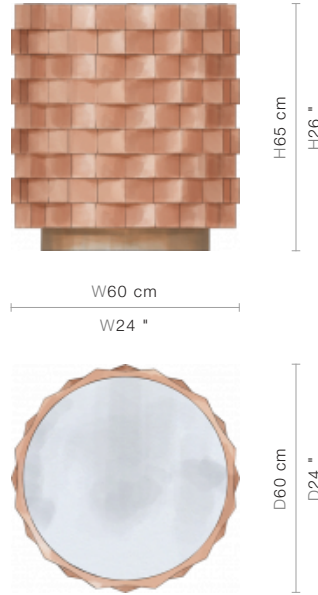

76-0608

Harlequin (Ronde)

(76-0608)

Cleverly hand carved facets around the barrel of this delightful side table create a checkered harlequin effect, with a round pedestal base and mirrored top. Also available as an oval coffee table (76-0623), a square coffee table (76-0621) and a rectangular coffee table (76-0622).

FINISHING OPTIONS

White Shadow/Bronzage
Tabac/Bronzage
Java Café Varnish/Bronzage
Espresso/Bronzage
Black Matte/Bronzage
Black Shadow/Bronzage
Special Finish

TOP

Micro Bevel Mirror

SIZE

W60 x D60 x H65 cm / W24 x D24 x H26 inches

PRICE LIST: RETAIL

CODE

76-0608

RETAIL

INQUIRE

BLUEPRINTS

PACKAGING, WEIGHTS & MEASURES

DIMENSION	VOLUME	WEIGHT	PACKAGE TYPE	NOTES
<i>(cm)</i>				
W57 x D56 x H91 cm	0.29 m ³	48 kg	Crate	AF
W69 x D69 x H77 cm	0.37 m ³	26 kg	Box	FCL
W74 x D78 x H82 cm	0.47 m ³	44 kg	Crate	LCL
W57 x D56 x H91 cm	0.29 m ³	44 kg	Crate	SA
<i>(inches)</i>				
W22 x D22 x H36 "	10.24 ft ³	105.6 lbs	Crate	AF
W27 x D27 x H30 "	13.06 ft ³	57.2 lbs	Box	FCL
W29 x D31 x H32 "	16.59 ft ³	96.8 lbs	Crate	LCL
W22 x D22 x H36 "	10.24 ft ³	96.8 lbs	Crate	SA