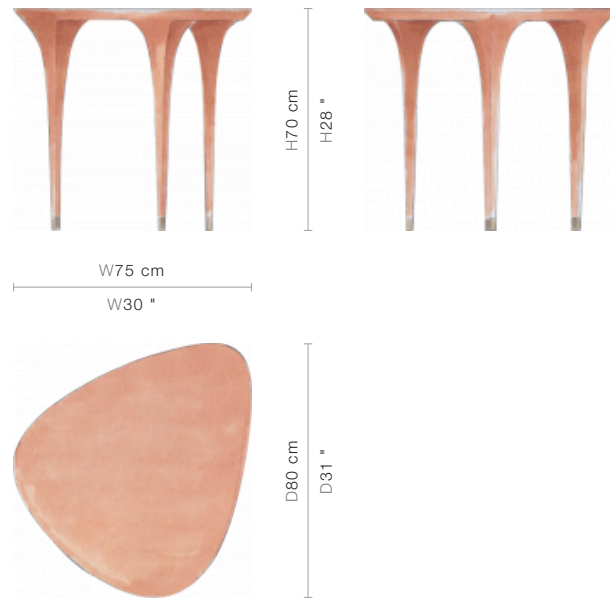

76-0582

Altina Ovoid

(76-0582)

A delightfully elegant side table with fine tapering legged tipped with metal, and an egg-shaped top, Fully hand carved in wood by the expert artisans in the CG ateliers, and suited to any style of interior.

FINISHING OPTIONS

Black Lacquer/Brushed Nickel
Tabac/Aged Brass
Java Café Varnish/Aged Brass
Espresso/Aged Brass
White Lacquer/Brushed Nickel
Ivoire Lacquer/Aged Brass
Special Finish

SIZE

W75 x D80 x H70 cm / W30 x D31 x H28 inches

PRICE LIST: RETAIL

CODE

76-0582

RETAIL

INQUIRE

BLUEPRINTS

PACKAGING, WEIGHTS & MEASURES

DIMENSION	VOLUME	WEIGHT	PACKAGE TYPE
-----------	--------	--------	--------------

(cm)

W99 x D90 x H96 cm	0.86 m ³	41 kg	Crate
W94 x D82 x H82 cm	0.63 m ³	23 kg	Box
W99 x D90 x H86 cm	0.77 m ³	33 kg	Crate
W99 x D90 x H96 cm	0.86 m ³	38 kg	Crate

(inches)

W39 x D35 x H38 "	30.36 ft ³	90.2 lbs	Crate
W37 x D32 x H32 "	22.24 ft ³	50.6 lbs	Box
W39 x D35 x H34 "	27.18 ft ³	72.6 lbs	Crate
W39 x D35 x H38 "	30.36 ft ³	83.6 lbs	Crate