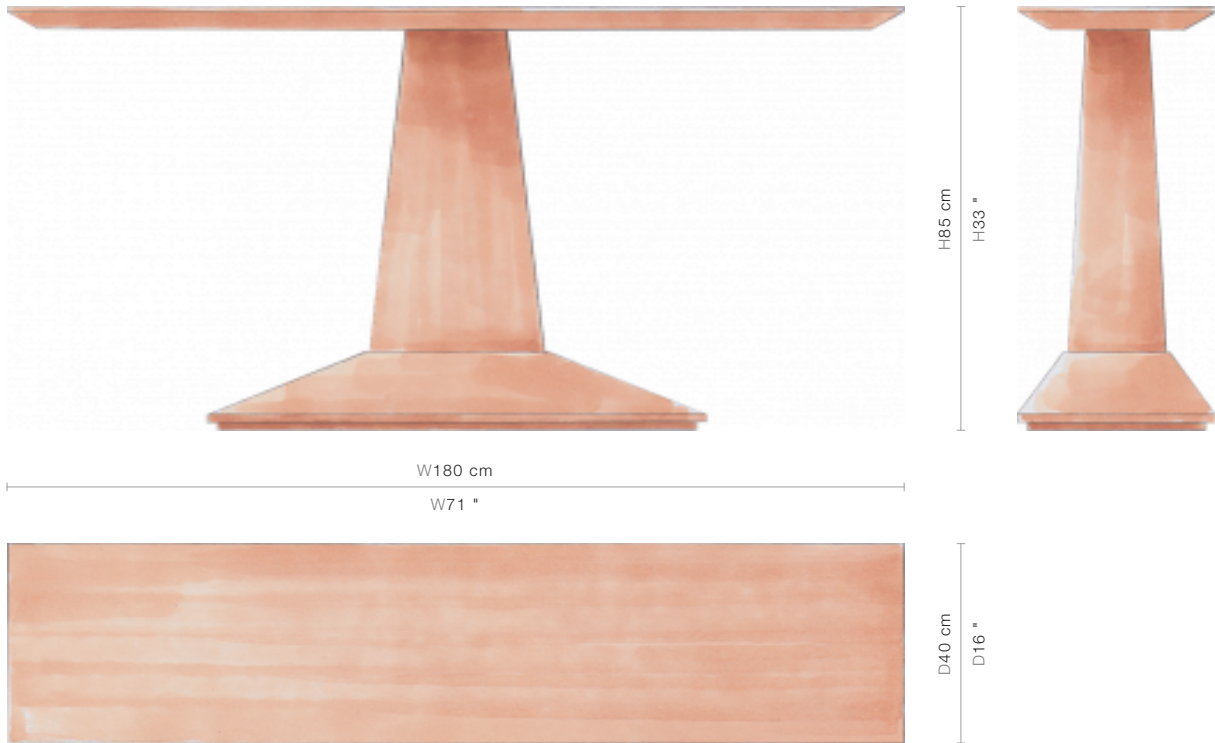

76-0570

Elis (76-0570)

With classical elegance, this sleek console table is hand carved from solid wood, and features a single central column on a tapering base, with a rectangular beveled tabletop.

FINISHING OPTIONS

- White Lacquer
- Ivoire Lacquer
- Tabac
- Espresso
- Java Café Varnish
- Black Lacquer
- Special Finish

SIZE

W180 x D40 x H85 cm / W71 x D16 x H33 inches

PRICE LIST: RETAIL

CODE

76-0570

RETAIL

INQUIRE

BLUEPRINTS

PACKAGING, WEIGHTS & MEASURES

| DIMENSION | VOLUME | WEIGHT | PACKAGE TYPE | NOTES |
|----------------------|-----------------------|-----------|--------------|-------|
| <i>(cm)</i> | | | | |
| W201 x D59 x H106 cm | 1.26 m ³ | 80 kg | Crate | AF |
| W201 x D59 x H97 cm | 1.15 m ³ | 70 kg | Crate | FCL |
| W201 x D59 x H97 cm | 1.15 m ³ | 76 kg | Crate | LCL |
| W201 x D59 x H106 cm | 1.26 m ³ | 76 kg | Crate | SA |
| <i>(inches)</i> | | | | |
| W79 x D23 x H42 " | 44.48 ft ³ | 176 lbs | Crate | AF |
| W79 x D23 x H38 " | 40.6 ft ³ | 154 lbs | Crate | FCL |
| W79 x D23 x H38 " | 40.6 ft ³ | 167.2 lbs | Crate | LCL |
| W79 x D23 x H42 " | 44.48 ft ³ | 167.2 lbs | Crate | SA |