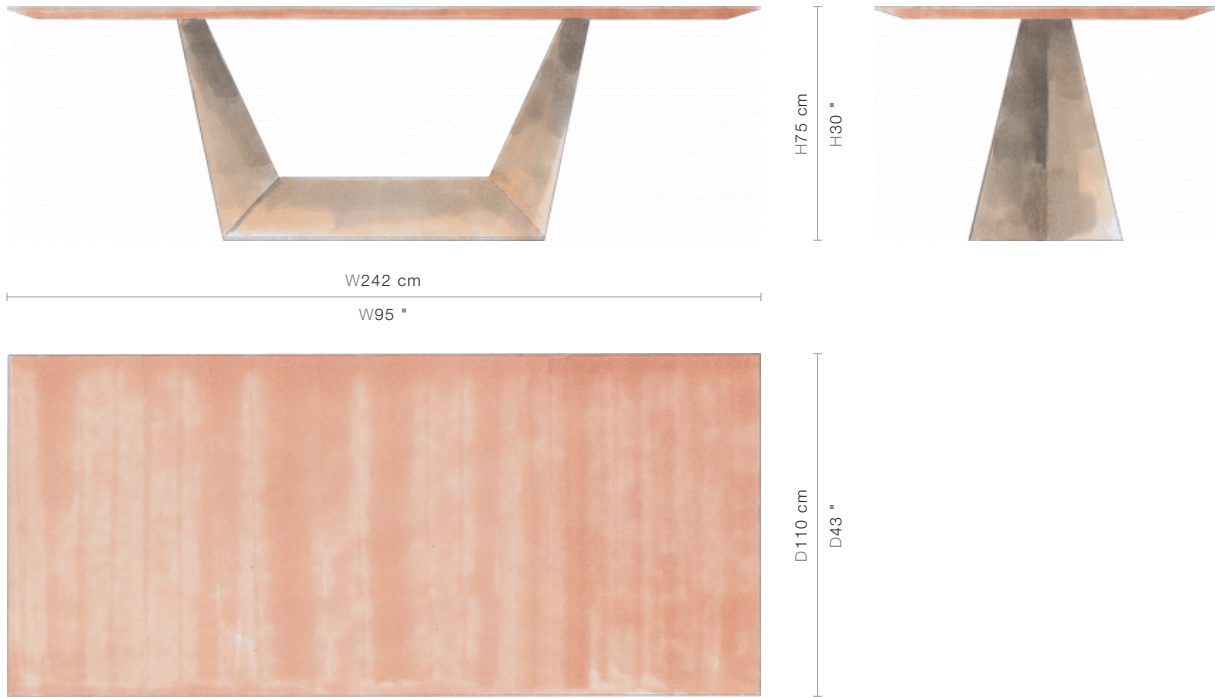

76-0552

Calatrava quadro III

(76-0552)

Inspired by the great architect, and featuring a winged forged iron base and a rectangular wood top, this stunning dining table seats 6-8 and makes a dramatic focal point for any dining setting.

ADDITIONAL INFO

Base: Coated Iron

SIZE

W242 x D110 x H75 cm / W95 x D43 x H30 inches

PRICE LIST: RETAIL

CODE

76-0552

RETAIL

INQUIRE

BLUEPRINTS

PACKAGING, WEIGHTS & MEASURES

DIMENSION	VOLUME	WEIGHT	PACKAGE TYPE	NOTES
<i>(cm)</i>				
W266 x D134 x H96 cm	3.42 m ³	207 kg	Crate	AF
W266 x D134 x H87 cm	3.1 m ³	196 kg	Crate	FCL
W266 x D134 x H87 cm	3.1 m ³	200 kg	Crate	LCL
W266 x D134 x H96 cm	3.42 m ³	203 kg	Crate	SA
<i>(inches)</i>				
W105 x D53 x H38 "	120.73 ft ³	455.4 lbs	Crate	AF
W105 x D53 x H34 "	109.43 ft ³	431.2 lbs	Crate	FCL
W105 x D53 x H34 "	109.43 ft ³	440 lbs	Crate	LCL
W105 x D53 x H38 "	120.73 ft ³	446.6 lbs	Crate	SA