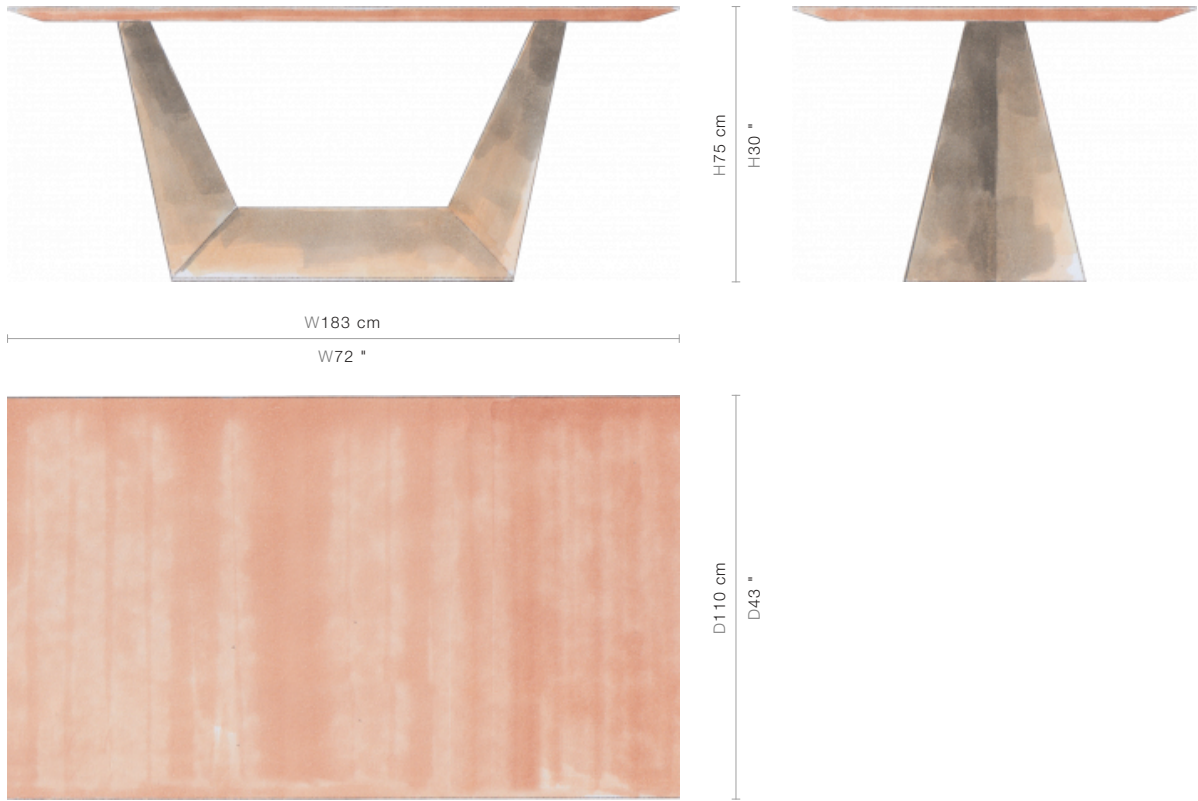

76-0550

Calatrava quadro I

(76-0550)

Inspired by the great architect, and featuring a winged forged iron base and a rectangular wood top, this stunning dining table seats 4-6 and makes a dramatic focal point for any dining setting.

ADDITIONAL INFO

Base: Coated Iron

SIZE

W183 x D110 x H75 cm / W72 x D43 x H30 inches

PRICE LIST: RETAIL

CODE

76-0550

RETAIL

INQUIRE

BLUEPRINTS

PACKAGING, WEIGHTS & MEASURES

DIMENSION	VOLUME	WEIGHT	PACKAGE TYPE	NOTES
<i>(cm)</i>				
W203 x D134 x H96 cm	2.61 m ³	155 kg	Crate	AF
W203 x D134 x H87 cm	2.37 m ³	145 kg	Crate	FCL
W203 x D134 x H87 cm	2.37 m ³	151 kg	Crate	LCL
W203 x D134 x H96 cm	2.61 m ³	148 kg	Crate	SA
<i>(inches)</i>				
W80 x D53 x H38 "	92.13 ft ³	341 lbs	Crate	AF
W80 x D53 x H34 "	83.66 ft ³	319 lbs	Crate	FCL
W80 x D53 x H34 "	83.66 ft ³	332.2 lbs	Crate	LCL
W80 x D53 x H38 "	92.13 ft ³	325.6 lbs	Crate	SA