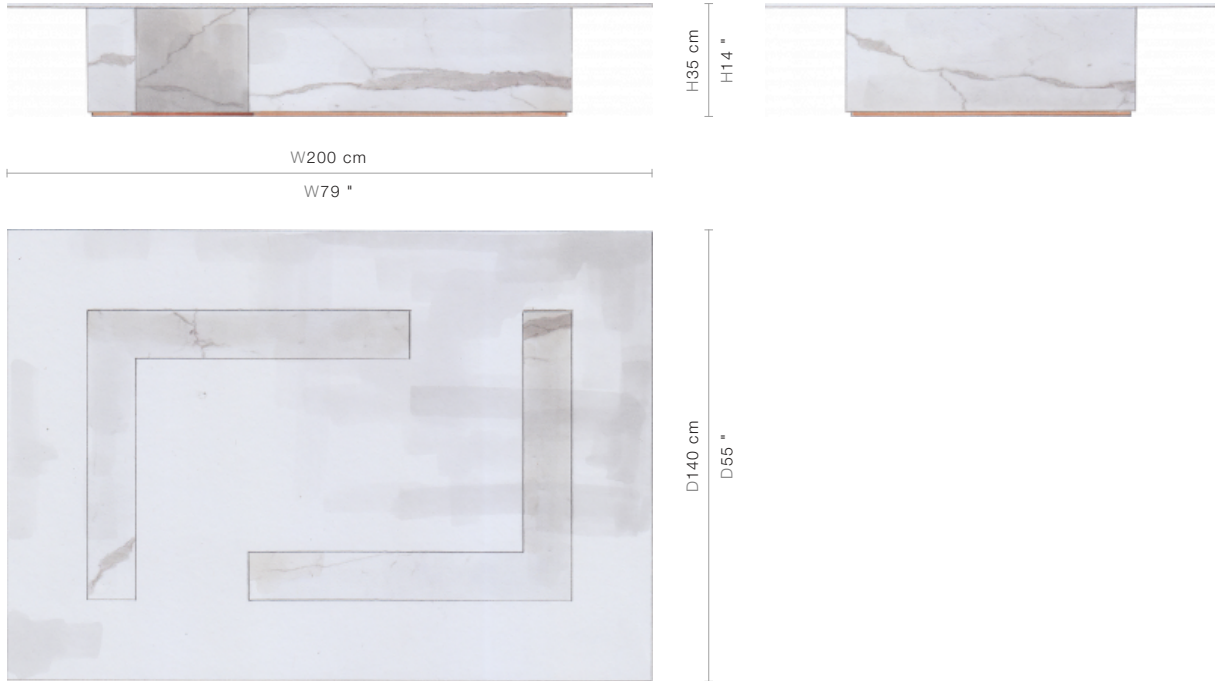

76-0548

Leon (76-0548)

A sleek Modernist coffee table featuring two L-shaped white Carrara marble blocks as the base, with a clear glass top. Simplicity and stylishness to suit any contemporary interior.

FINISHING OPTIONS

N/A

TOP

Tempered Clear
Glass

SIZE

W200 x D140 x H35 cm / W79 x D55 x H14 inches

PRICE LIST: RETAIL

CODE

76-0548

RETAIL

INQUIRE

BLUEPRINTS

76-0548

PACKAGING, WEIGHTS & MEASURES

<i>DIMENSION</i>	<i>VOLUME</i>	<i>WEIGHT</i>	<i>PACKAGE TYPE</i>	<i>NOTES</i>
<i>(cm)</i>				
W127 x D118 x H60 cm	0.9 m ³	187 kg	Crate	AF - BASE MARBLE
W215 x D30 x H162 cm	1.04 m ³	116 kg	Crate	AF - TOP
W127 x D118 x H60 cm	0.9 m ³	184 kg	Crate	FCL - BASE MARBLE
W215 x D17 x H152 cm	0.56 m ³	113 kg	Crate	FCL - TOP GLASS
W127 x D118 x H60 cm	0.9 m ³	187 kg	Crate	LCL - BASE MARBLE
W215 x D17 x H152 cm	0.56 m ³	116 kg	Crate	LCL - TOP
W127 x D118 x H60 cm	0.9 m ³	183 kg	Crate	SA - BASE MARBLE
W215 x D17 x H152 cm	0.56 m ³	113 kg	Crate	SA - TOP
<i>(inches)</i>				
W50 x D46 x H24 "	31.77 ft ³	411.4 lbs	Crate	AF - BASE MARBLE
W85 x D12 x H64 "	36.71 ft ³	255.2 lbs	Crate	AF - TOP
W50 x D46 x H24 "	31.77 ft ³	404.8 lbs	Crate	FCL - BASE MARBLE
W85 x D7 x H60 "	19.77 ft ³	248.6 lbs	Crate	FCL - TOP GLASS
W50 x D46 x H24 "	31.77 ft ³	411.4 lbs	Crate	LCL - BASE MARBLE
W85 x D7 x H60 "	19.77 ft ³	255.2 lbs	Crate	LCL - TOP
W50 x D46 x H24 "	31.77 ft ³	402.6 lbs	Crate	SA - BASE MARBLE
W85 x D7 x H60 "	19.77 ft ³	248.6 lbs	Crate	SA - TOP