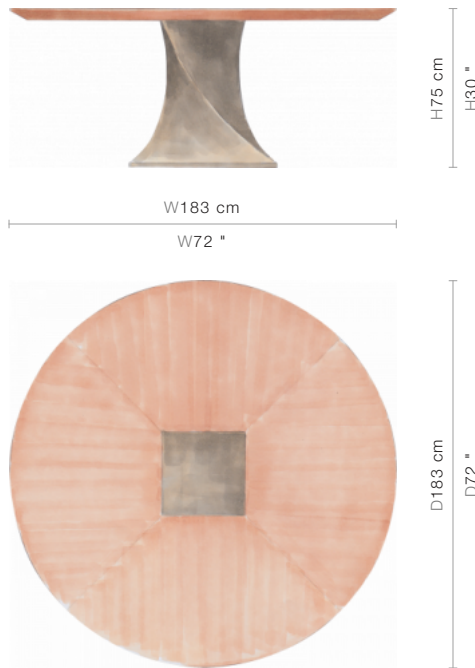

FINISHING OPTIONS

Tabac/Bronzage
Espresso/Bronzage
Java Café Varnish/Bronzage
Special Finish

ADDITIONAL INFO

Top: Wooden Top with coated
brass plate insert

SIZE

W183 x D183 x H75 cm / W72 x D72 x H30 inches

PRICE LIST: RETAIL

CODE

76-0508

RETAIL

INQUIRE

BLUEPRINTS

PACKAGING, WEIGHTS & MEASURES

DIMENSION	VOLUME	WEIGHT	PACKAGE TYPE	NOTES
<i>(cm)</i>				
W206 x D175 x H97 cm	3.5 m ³	165 kg	Crate	AF
W131 x D129 x H82 cm	1.39 m ³	98 kg	Crate	FCL - Base
W201 x D22 x H199 cm	0.88 m ³	88 kg	Crate	FCL - Top
W131 x D129 x H82 cm	1.39 m ³	100 kg	Crate	LCL - Base
W201 x D22 x H199 cm	0.88 m ³	94 kg	Crate	LCL - Top
W206 x D175 x H97 cm	3.5 m ³	160 kg	Crate	SA
<i>(inches)</i>				
W81 x D69 x H38 "	123.55 ft ³	363 lbs	Crate	AF
W52 x D51 x H32 "	49.07 ft ³	215.6 lbs	Crate	FCL - Base
W79 x D9 x H78 "	31.06 ft ³	193.6 lbs	Crate	FCL - Top
W52 x D51 x H32 "	49.07 ft ³	220 lbs	Crate	LCL - Base
W79 x D9 x H78 "	31.06 ft ³	206.8 lbs	Crate	LCL - Top
W81 x D69 x H38 "	123.55 ft ³	352 lbs	Crate	SA