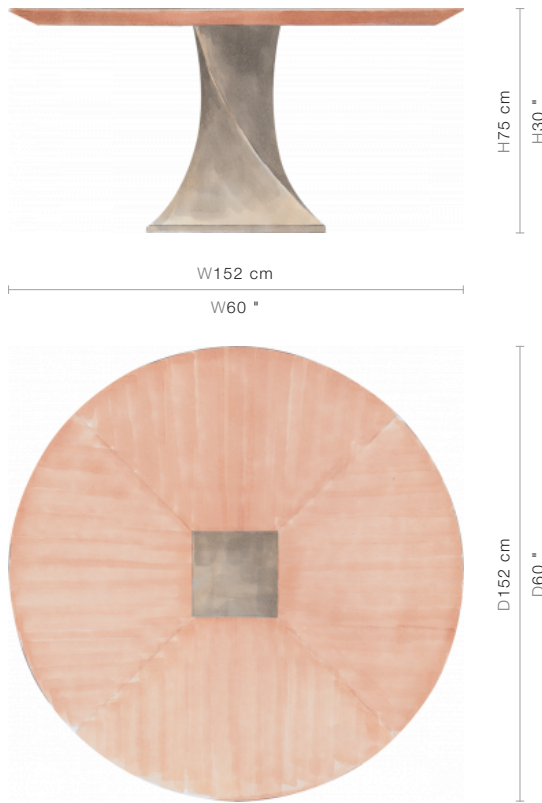

### SIZE

W152 x D152 x H75 cm / W60 x D60 x H30 inches

## PACKAGING, WEIGHTS & MEASURES

DIMENSION	VOLUME	WEIGHT	PACKAGE TYPE	NOTES
<i>(cm)</i>				
W176 x D175 x H97 cm	2.99 m <sup>3</sup>	145 kg	Crate	AF
W176 x D175 x H87 cm	2.68 m <sup>3</sup>	132 kg	Crate	FCL
W176 x D175 x H87 cm	2.68 m <sup>3</sup>	137 kg	Crate	LCL
W176 x D175 x H97 cm	2.99 m <sup>3</sup>	140 kg	Crate	SA
<i>(inches)</i>				
W69 x D69 x H38 "	105.55 ft <sup>3</sup>	319 lbs	Crate	AF
W69 x D69 x H34 "	94.6 ft <sup>3</sup>	290.4 lbs	Crate	FCL
W69 x D69 x H34 "	94.6 ft <sup>3</sup>	301.4 lbs	Crate	LCL
W69 x D69 x H38 "	105.55 ft <sup>3</sup>	308 lbs	Crate	SA