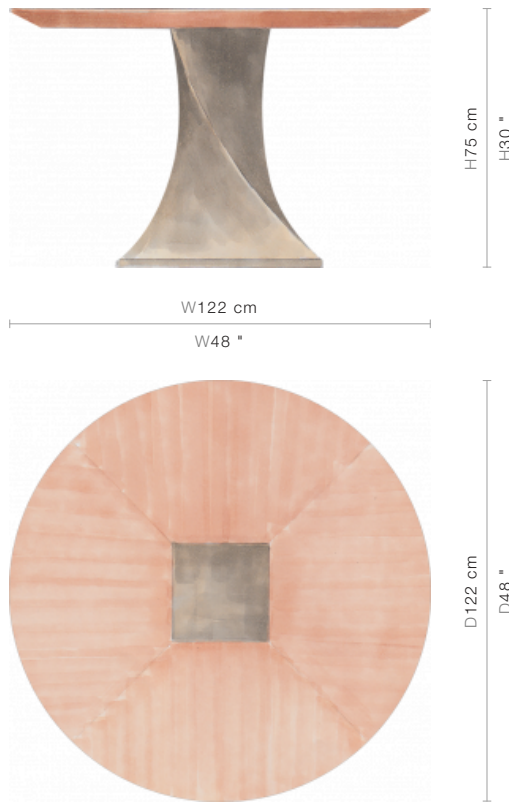

### SIZE

W122 x D122 x H75 cm / W48 x D48 x H30 inches

## PACKAGING, WEIGHTS & MEASURES

| DIMENSION            | VOLUME                | WEIGHT    | PACKAGE TYPE | NOTES |
|----------------------|-----------------------|-----------|--------------|-------|
| <i>(cm)</i>          |                       |           |              |       |
| W146 x D175 x H97 cm | 2.48 m <sup>3</sup>   | 118 kg    | Crate        | AF    |
| W146 x D175 x H87 cm | 2.22 m <sup>3</sup>   | 110 kg    | Crate        | FCL   |
| W146 x D175 x H87 cm | 2.22 m <sup>3</sup>   | 114 kg    | Crate        | LCL   |
| W146 x D175 x H97 cm | 2.48 m <sup>3</sup>   | 113 kg    | Crate        | SA    |
| <i>(inches)</i>      |                       |           |              |       |
| W57 x D69 x H38 "    | 87.54 ft <sup>3</sup> | 259.6 lbs | Crate        | AF    |
| W57 x D69 x H34 "    | 78.37 ft <sup>3</sup> | 242 lbs   | Crate        | FCL   |
| W57 x D69 x H34 "    | 78.37 ft <sup>3</sup> | 250.8 lbs | Crate        | LCL   |
| W57 x D69 x H38 "    | 87.54 ft <sup>3</sup> | 248.6 lbs | Crate        | SA    |