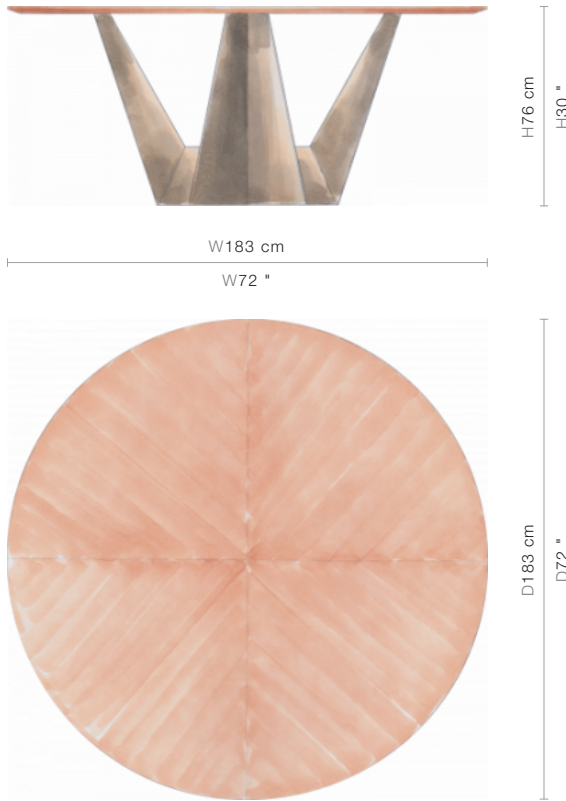

76-0499

Calatrava III

(76-0499)

Architecturally inspired with a burnished winged geometric forged iron base and a round wooden top, the stunning Calatrava table is the perfect dining table for 8-10 people.

ADDITIONAL INFO

Base: Coated Iron

SIZE

W183 x D183 x H76 cm / W72 x D72 x H30 inches

PRICE LIST: RETAIL

CODE

76-0499

RETAIL

INQUIRE

BLUEPRINTS

PACKAGING, WEIGHTS & MEASURES

DIMENSION	VOLUME	WEIGHT	PACKAGE TYPE	NOTES
<i>(cm)</i>				
W203 x D203 x H97 cm	4 m ³	167 kg	Crate	AF
W203 x D203 x H88 cm	3.63 m ³	155 kg	Crate	FCL
W203 x D203 x H88 cm	3.63 m ³	163 kg	Crate	LCL
W203 x D203 x H97 cm	4 m ³	159 kg	Crate	SA
<i>(inches)</i>				
W80 x D80 x H38 "	141.2 ft ³	367.4 lbs	Crate	AF
W80 x D80 x H35 "	128.14 ft ³	341 lbs	Crate	FCL
W80 x D80 x H35 "	128.14 ft ³	358.6 lbs	Crate	LCL
W80 x D80 x H38 "	141.2 ft ³	349.8 lbs	Crate	SA