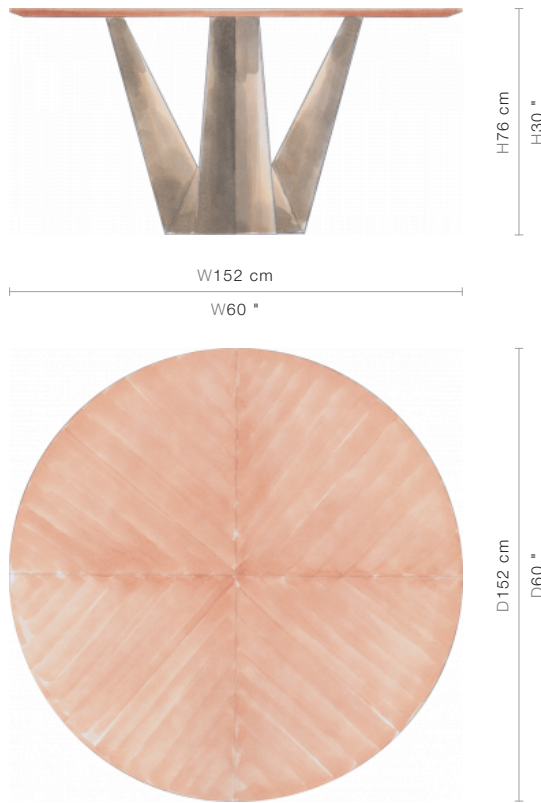

76-0498

Calatrava II (76-0498)

Architecturally inspired with a burnished winged geometric forged iron base and a round wooden top, the stunning Calatrava table is the perfect dining table for 6-8 people.

ADDITIONAL INFO

Base: Coated Iron

SIZE

W152 x D152 x H76 cm / W60 x D60 x H30 inches

PRICE LIST: RETAIL

CODE

76-0498

RETAIL

INQUIRE

BLUEPRINTS

PACKAGING, WEIGHTS & MEASURES

DIMENSION	VOLUME	WEIGHT	PACKAGE TYPE	NOTES
<i>(cm)</i>				
W172 x D172 x H97 cm	2.87 m ³	131 kg	Crate	AF
W172 x D172 x H88 cm	2.6 m ³	120 kg	Crate	FCL
W172 x D172 x H88 cm	2.6 m ³	127 kg	Crate	LCL
W172 x D172 x H97 cm	2.87 m ³	124 kg	Crate	SA
<i>(inches)</i>				
W68 x D68 x H38 "	101.31 ft ³	288.2 lbs	Crate	AF
W68 x D68 x H35 "	91.78 ft ³	264 lbs	Crate	FCL
W68 x D68 x H35 "	91.78 ft ³	279.4 lbs	Crate	LCL
W68 x D68 x H38 "	101.31 ft ³	272.8 lbs	Crate	SA