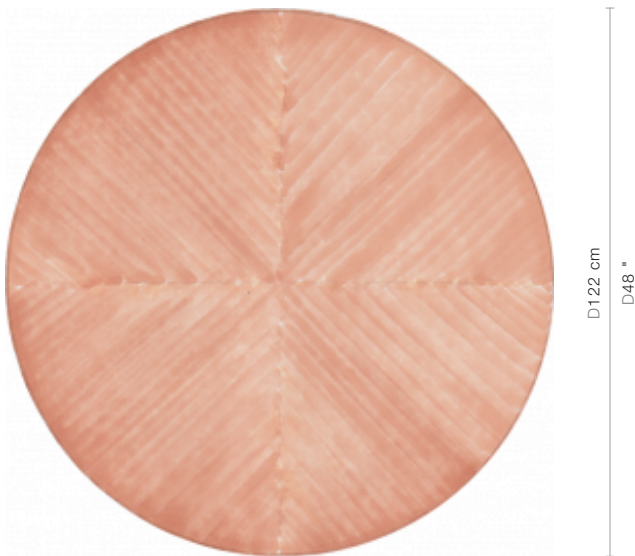

76-0490

Robuchon I

(76-0490)

Add a touch of grandeur to a dining or entry space with this round dining table, symbolic of fine craftsmanship and refined splendor.

FINISHING OPTIONS

Tabac
Renaissance Gold Leaf/Espresso
Italian Silver Leaf/Espresso
Renaissance Gold Leaf/Java Café Varnish
Italian Silver Leaf/Java Café Varnish
Special Finish

SIZE

W122 x D122 x H75 cm / W48 x D48 x H30 inches

PRICE LIST: RETAIL

CODE

76-0490

RETAIL

INQUIRE

BLUEPRINTS