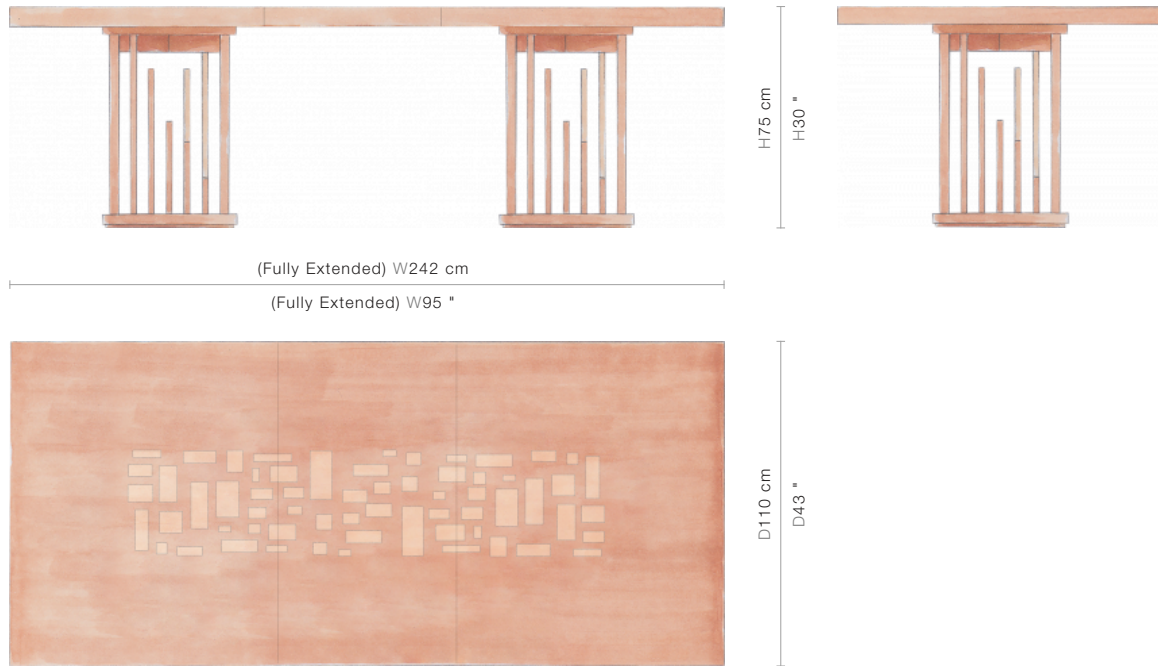

BLUEPRINTS

PACKAGING, WEIGHTS & MEASURES

SIZE	DIMENSION	VOLUME	WEIGHT	PACKAGE TYPE	NOTES
	(cm)				
Fully Extended	W98 x D51 x H81 cm	0.4 m³	19 kg	Box	FCL - BASE
Fully Extended	W234 x D22 x H128 cm	0.66 m³	101 kg	Crate	FCL - Top1
Fully Extended	W128 x D22 x H78 cm	0.22 m³	32 kg	Crate	FCL - Top2
Fully Extended	W103 x D60 x H87 cm	0.54 m³	35 kg	Crate	LCL - BASE
Fully Extended	W234 x D22 x H128 cm	0.66 m³	116 kg	Crate	LCL - Top1
Fully Extended	W128 x D22 x H78 cm	0.22 m³	55 kg	Crate	LCL - Top2
	(inches)				
Fully Extended	W39 x D20 x H32 "	14.12 ft³	41.8 lbs	Box	FCL - BASE
Fully Extended	W92 x D9 x H50 "	23.3 ft³	222.2 lbs	Crate	FCL - Top1
Fully Extended	W50 x D9 x H31 "	7.77 ft³	70.4 lbs	Crate	FCL - Top2
Fully Extended	W41 x D24 x H34 "	19.06 ft³	77 lbs	Crate	LCL - BASE
Fully Extended	W92 x D9 x H50 "	23.3 ft³	255.2 lbs	Crate	LCL - Top1
Fully Extended	W50 x D9 x H31 "	7.77 ft³	121 lbs	Crate	LCL - Top2

Please note, the finishing and fabric colour references printed are purely indicative.

The blueprints are for representation only, and not to a particular scale.

Christopher Guy reserves the right to modify the product information as required, without any prior notice.

Copyright © 2000 - 2025 Christopher Guy. All Rights Reserved.

(Downloaded on 24 February 2025)