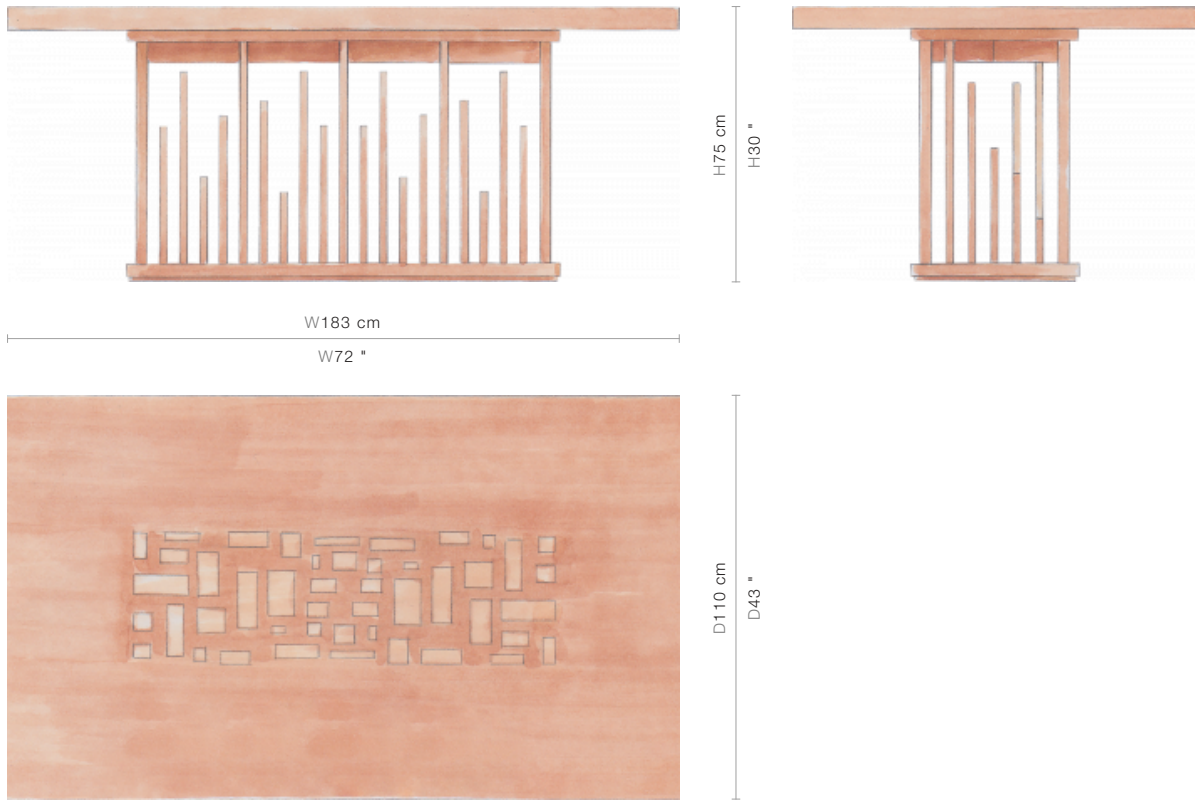

SIZE

W183 x D110 x H75 cm / W72 x D43 x H30 inches

PRICE LIST: RETAIL

CODE

76-0485

RETAIL

INQUIRE

BLUEPRINTS

PACKAGING, WEIGHTS & MEASURES

DIMENSION	VOLUME	WEIGHT	PACKAGE TYPE	NOTES
<i>(cm)</i>				
W131 x D54 x H78 cm	0.55 m ³	30 kg	Box	FCL - BASE (120 x 46 x 71H) Wood
W201 x D22 x H130 cm	0.57 m ³	58 kg	Crate	FCL - Top (183 x 110 x 6)
W136 x D59 x H84 cm	0.67 m ³	42 kg	Crate	LCL - BASE (120 x 46 x 71H) Wood
W201 x D22 x H130 cm	0.57 m ³	62 kg	Crate	LCL - Top (183 x 110 x 6)
<i>(inches)</i>				
W52 x D21 x H31 "	19.42 ft ³	66 lbs	Box	FCL - BASE (120 x 46 x 71H) Wood
W79 x D9 x H51 "	20.12 ft ³	127.6 lbs	Crate	FCL - Top (183 x 110 x 6)
W54 x D23 x H33 "	23.65 ft ³	92.4 lbs	Crate	LCL - BASE (120 x 46 x 71H) Wood
W79 x D9 x H51 "	20.12 ft ³	136.4 lbs	Crate	LCL - Top (183 x 110 x 6)