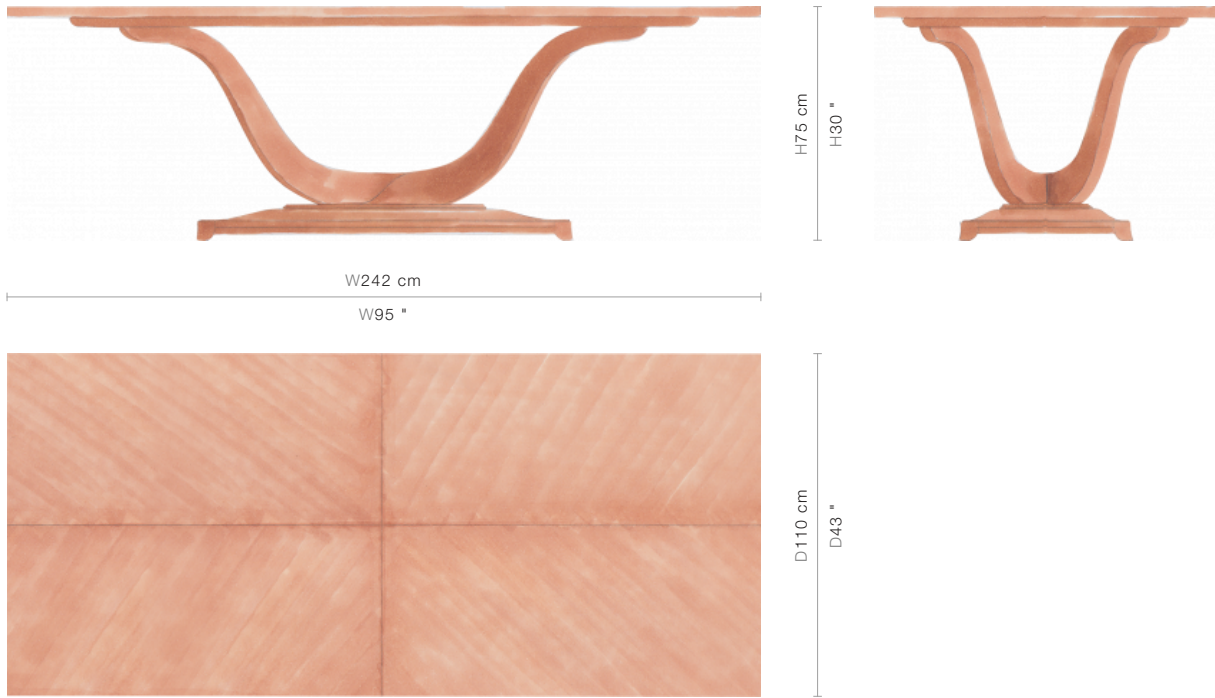

SIZE

W242 x D110 x H75 cm / W95 x D43 x H30 inches

PRICE LIST: RETAIL

CODE

76-0484

RETAIL

INQUIRE

BLUEPRINTS

PACKAGING, WEIGHTS & MEASURES

DIMENSION	VOLUME	WEIGHT	PACKAGE TYPE	NOTES
(cm)				
W261 x D134 x H87 cm	3.04 m ³	165 kg	Crate	FCL
W261 x D134 x H87 cm	3.04 m ³	140 kg	Crate	LCL - Modif (76-0026) Full Set
(inches)				
W103 x D53 x H34 "	107.31 ft ³	363 lbs	Crate	FCL
W103 x D53 x H34 "	107.31 ft ³	308 lbs	Crate	LCL - Modif (76-0026) Full Set