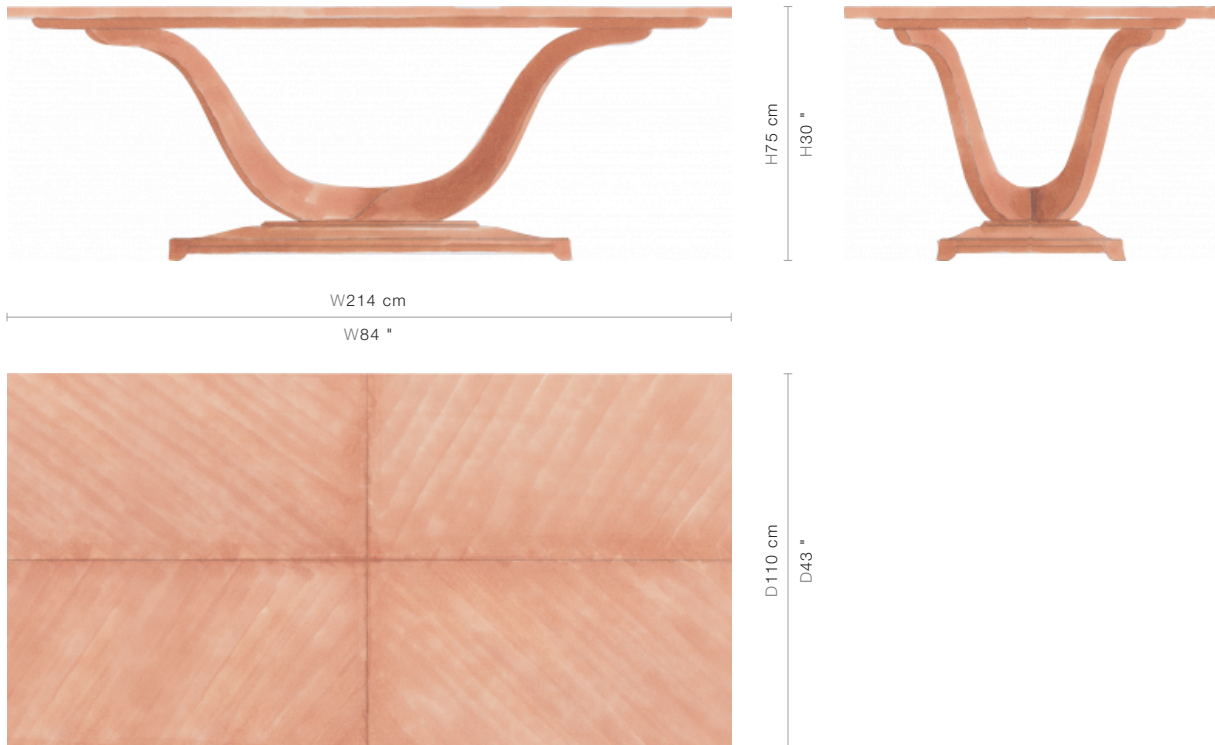

SIZE

W214 x D110 x H75 cm / W84 x D43 x H30 inches

PRICE LIST: RETAIL

CODE

76-0483

RETAIL

INQUIRE

BLUEPRINTS

PACKAGING, WEIGHTS & MEASURES

DIMENSION	VOLUME	WEIGHT	PACKAGE TYPE	NOTES
(cm)				
W231 x D134 x H87 cm	2.69 m ³	131 kg	Crate	FCL - Modif (76-0026) Full Set
W231 x D134 x H87 cm	2.69 m ³	136 kg	Crate	LCL - Modif (76-0026) Full Set
(inches)				
W91 x D53 x H34 "	94.96 ft ³	288.2 lbs	Crate	FCL - Modif (76-0026) Full Set
W91 x D53 x H34 "	94.96 ft ³	299.2 lbs	Crate	LCL - Modif (76-0026) Full Set