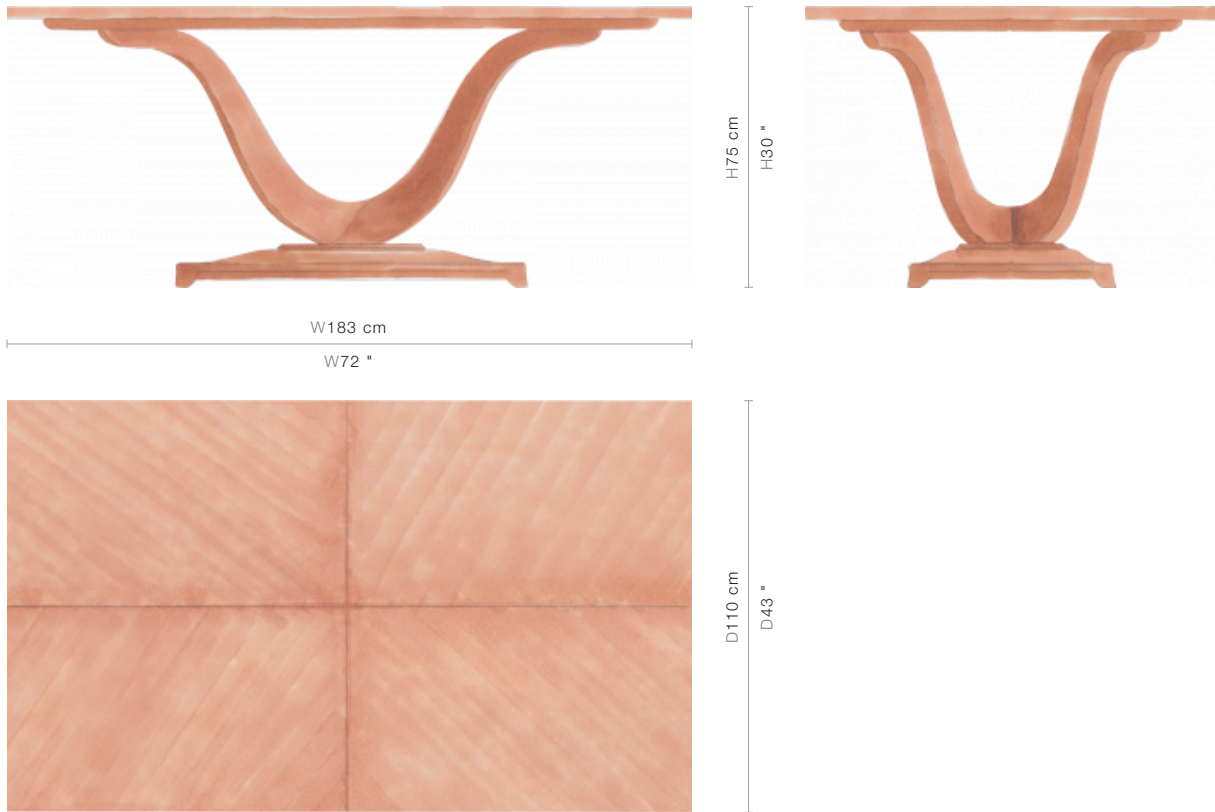

SIZE

W183 x D110 x H75 cm / W72 x D43 x H30 inches

PRICE LIST: RETAIL

CODE

76-0482

RETAIL

INQUIRE

BLUEPRINTS

PACKAGING, WEIGHTS & MEASURES

DIMENSION	VOLUME	WEIGHT	PACKAGE TYPE	NOTES
(cm)				
W201 x D134 x H87 cm	2.34 m ³	118 kg	Crate	FCL - Modif (76-0026) Full Set
W201 x D134 x H87 cm	2.34 m ³	122 kg	Crate	LCL - Modif (76-0026) Full Set
(inches)				
W79 x D53 x H34 "	82.6 ft ³	259.6 lbs	Crate	FCL - Modif (76-0026) Full Set
W79 x D53 x H34 "	82.6 ft ³	268.4 lbs	Crate	LCL - Modif (76-0026) Full Set