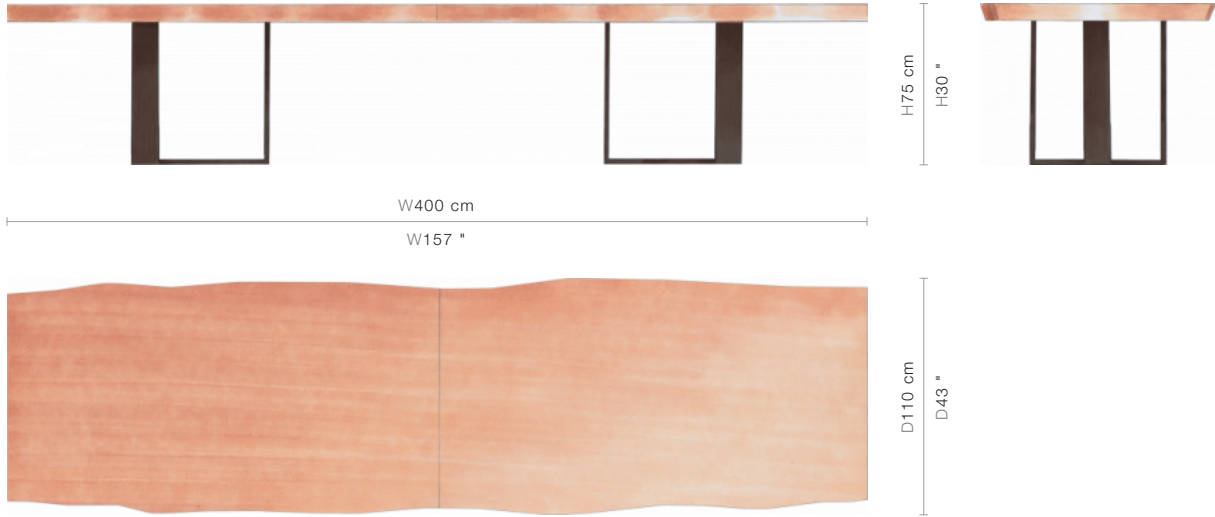

76-0474

Planche de bois III

(76-0474)

This highly impressive dining table, mimics the sawn plank of an oak tree with natural uneven edges. The base consists of two bronzed steel supports.

FINISHING OPTIONS

White Lacquer/Bronzage
Tabac/Bronzage
Special Finish

ADDITIONAL INFO

Base: Coated Iron

SIZE

W400 x D110 x H75 cm / W157 x D43 x H30 inches

PRICE LIST: RETAIL

CODE

76-0474

RETAIL

INQUIRE

BLUEPRINTS

76-0474

PACKAGING, WEIGHTS & MEASURES

DIMENSION	VOLUME	WEIGHT	PACKAGE TYPE	NOTES
-----------	--------	--------	--------------	-------

(cm)

W169 x D101 x H95 cm	1.62 m ³	61 kg	Crate	AF - Metal Base 62 x 57 x 72
W294 x D30 x H108 cm	0.95 m ³	30 kg	Crate	AF - Support 280 x 75 x 4
W288 x D30 x H138 cm	1.19 m ³	125 kg	Crate	AF - TOP
W159 x D91 x H75 cm	1.09 m ³	55 kg	Box	FCL - Metal Base 62 x 57 x 72
W289 x D98 x H12 cm	0.34 m ³	27 kg	Box	FCL - Support 280 x 75 x 4
W288 x D17 x H138 cm	0.68 m ³	123 kg	Crate	FCL - TOP
W169 x D101 x H85 cm	1.45 m ³	55 kg	Crate	LCL - Metal Base 62 x 57 x 72
W294 x D17 x H108 cm	0.54 m ³	27 kg	Crate	LCL - Support 280 x 75 x 4
W288 x D17 x H138 cm	0.68 m ³	123 kg	Crate	LCL - TOP
W169 x D101 x H95 cm	1.62 m ³	54 kg	Crate	SA - Metal Base 62 x 57 x 72
W289 x D98 x H12 cm	0.34 m ³	27 kg	Crate	SA - Support 280 x 75 x 4
W288 x D17 x H138 cm	0.68 m ³	123 kg	Crate	SA - TOP